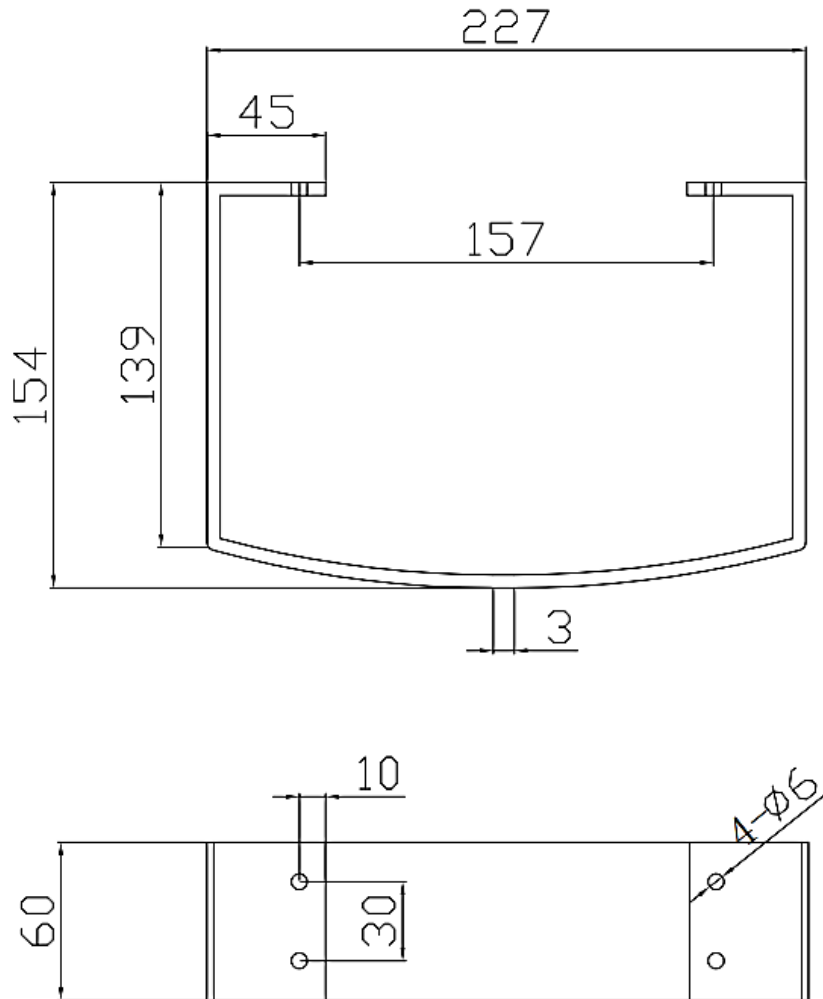

## Technical Data Information

Jupiter Towel Rail 185 Brush Brass  
JRAIL185BB

# R.T. LARGE

ESTABLISHED 1969

All Dimensions are in millimetres. The information contained on this page was correct at date of issue. Fitting dimensions are provided as a guide only. Some variation may occur due to manufacturing tolerances. We pursue a policy of continuing improvement in design and performance of our products and so reserve the right to change specifications without prior notice.