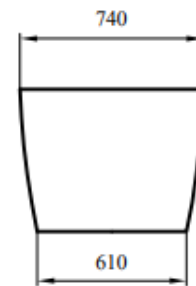

Technical Data Information

Lisbon Freestanding Bath 1655mm
A670N/1655

R.T. LARGE

ESTABLISHED 1969

SECTION A-A

SECTION B-B

INFORMATION

Product Type: Acrylic bathtub

Description: Freestanding bath

Measurement: 1655 × 740 x 585

All Dimensions are in millimetres. The information contained on this page was correct at date of issue. Fitting dimensions are provided as a guide only. Some variation may occur due to manufacturing tolerances. We pursue a policy of continuing improvement in design and performance of our products and so reserve the right to change specifications without prior notice.