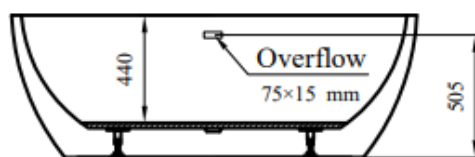

Technical Data Information

Lisbon Freestanding Bath 1655mm
A670N/1655

R.T. LARGE

ESTABLISHED 1969

SECTION A-A

SECTION B-B

INFORMATION

Product Type: Acrylic bathtub

Description: Freestanding bath

Measurement: 1655 × 740 x 585

All Dimensions are in millimetres. The information contained on this page was correct at date of issue. Fitting dimensions are provided as a guide only. Some variation may occur due to manufacturing tolerances. We pursue a policy of continuing improvement in design and performance of our products and so reserve the right to change specifications without prior notice.