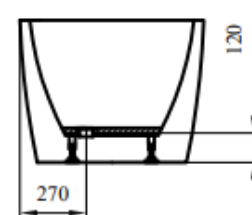

Technical Data Information

Lisbon Freestanding Bath 1655mm
A670N/1655

R.T. LARGE

ESTABLISHED 1969

SECTION A-A

SECTION B-B

INFORMATION

Product Type: Acrylic bathtub

Description: Freestanding bath

Measurement: 1655 × 740 x 585

All Dimensions are in millimetres. The information contained on this page was correct at date of issue. Fitting dimensions are provided as a guide only. Some variation may occur due to manufacturing tolerances. We pursue a policy of continuing improvement in design and performance of our products and so reserve the right to change specifications without prior notice.