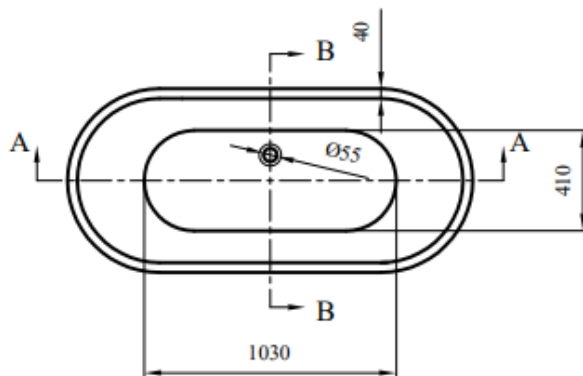

Technical Data Information

Lisbon Freestanding Bath 1655mm
A670N/1655

R.T. LARGE

ESTABLISHED 1969

SECTION A-A

SECTION B-B

INFORMATION

Product Type: Acrylic bathtub

Description: Freestanding bath

Measurement: 1655 × 740 x 585

All Dimensions are in millimetres. The information contained on this page was correct at date of issue. Fitting dimensions are provided as a guide only. Some variation may occur due to manufacturing tolerances. We pursue a policy of continuing improvement in design and performance of our products and so reserve the right to change specifications without prior notice.