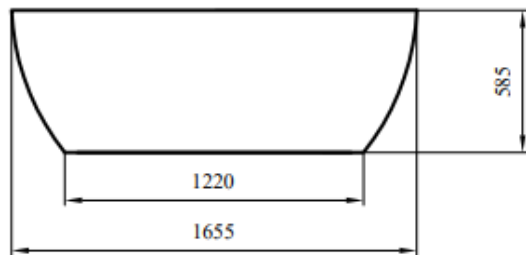

Technical Data Information

Lisbon Freestanding Bath 1655mm
A670N/1655

R.T. LARGE

ESTABLISHED 1969

SECTION A-A

SECTION B-B

INFORMATION

Product Type: Acrylic bathtub

Description: Freestanding bath

Measurement: 1655 × 740 x 585

All Dimensions are in millimetres. The information contained on this page was correct at date of issue. Fitting dimensions are provided as a guide only. Some variation may occur due to manufacturing tolerances. We pursue a policy of continuing improvement in design and performance of our products and so reserve the right to change specifications without prior notice.