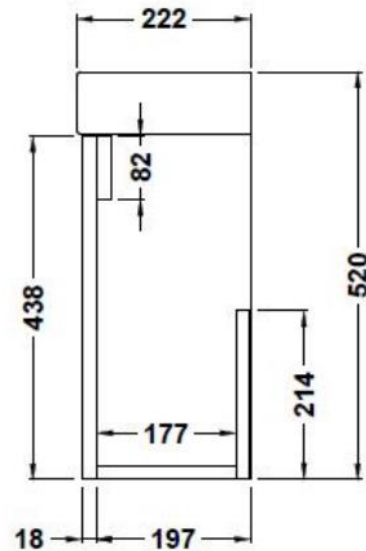

## INFORMATION

- **Plumbing Void:** 50mm required.
- **Unit depth when doors open:** 585mm.
- **Weight:** 13kg
- **Colours:** Satin Anthracite, Satin Blue, Satin Grey & Satin Green

All Dimensions are in millimetres. The information contained on this page was correct at date of issue. Fitting dimensions are provided as a guide only. Some variation may occur due to manufacturing tolerances. We pursue a policy of continuing improvement in design and performance of our products and so reserve the right to change specifications without prior notice.

COLOUR:

SATIN GREEN

All Dimensions are in millimetres. The information contained on this page was correct at date of issue. Fitting dimensions are provided as a guide only. Some variation may occur due to manufacturing tolerances. We pursue a policy of continuing improvement in design and performance of our products and so reserve the right to change specifications without prior notice.