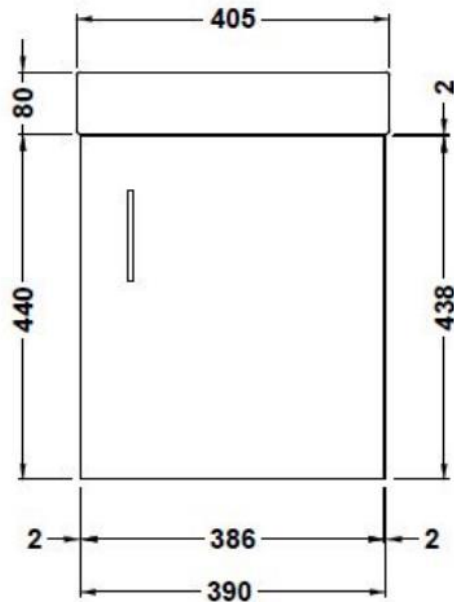

## Technical Data Information

Skaros Wall Hanging Satin

SKAXXWH

## INFORMATION

- **Plumbing Void:** 50mm required.
- **Unit depth when doors open:** 585mm.
- **Weight:** 13kg
- **Colours:** Satin Anthracite, Satin Blue, Satin Grey & Satin Green

All Dimensions are in millimetres. The information contained on this page was correct at date of issue. Fitting dimensions are provided as a guide only. Some variation may occur due to manufacturing tolerances. We pursue a policy of continuing improvement in design and performance of our products and so reserve the right to change specifications without prior notice.

COLOUR:

SATIN GREEN

All Dimensions are in millimetres. The information contained on this page was correct at date of issue. Fitting dimensions are provided as a guide only. Some variation may occur due to manufacturing tolerances. We pursue a policy of continuing improvement in design and performance of our products and so reserve the right to change specifications without prior notice.