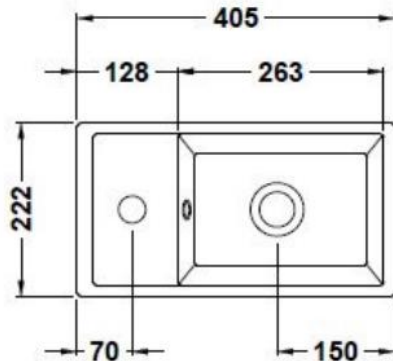

## INFORMATION

- **Plumbing Void:** 50mm required.
- **Unit depth when doors open:** 585mm.
- **Weight:** 13kg
- **Colours:** Satin Anthracite, Satin Blue, Satin Grey & Satin Green

All Dimensions are in millimetres. The information contained on this page was correct at date of issue. Fitting dimensions are provided as a guide only. Some variation may occur due to manufacturing tolerances. We pursue a policy of continuing improvement in design and performance of our products and so reserve the right to change specifications without prior notice.

COLOUR:

SATIN GREEN

All Dimensions are in millimetres. The information contained on this page was correct at date of issue. Fitting dimensions are provided as a guide only. Some variation may occur due to manufacturing tolerances. We pursue a policy of continuing improvement in design and performance of our products and so reserve the right to change specifications without prior notice.