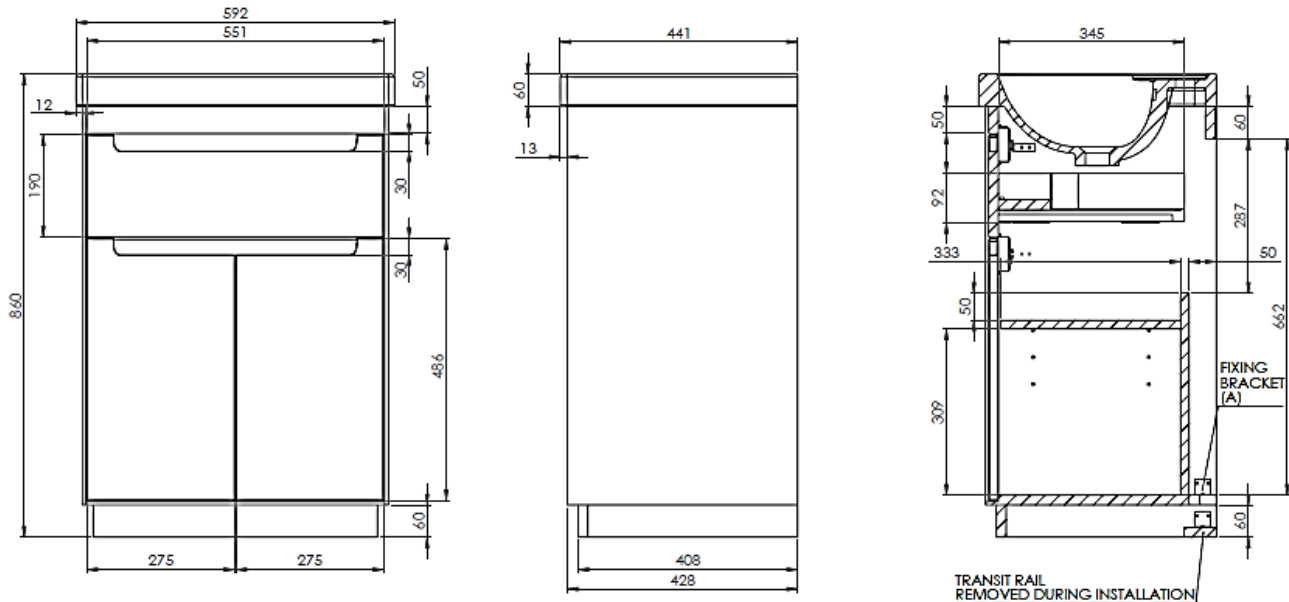

### Materials

Carcass: 18mm painted MDF

Fascia components: 18mm painted MDF

## INFORMATION

- **Plumbing Void:** 50mm required.
- **Unit depth when doors open:** 700mm.
- **Unit depth when drawer fully open:** 775mm.
- **Shelf maximum depth:** Adjustable up to 330mm with three height options spaced 50mm apart.
- **Drawer adjustments:** Refer to online instructions.
- **Unit interior colour:** Dark grey.
- **Colours:** Storm Grey, White & Viridian Green.

All Dimensions are in millimetres. The information contained on this page was correct at date of issue. Fitting dimensions are provided as a guide only. Some variation may occur due to manufacturing tolerances. We pursue a policy of continuing improvement in design and performance of our products and so reserve the right to change specifications without prior notice.