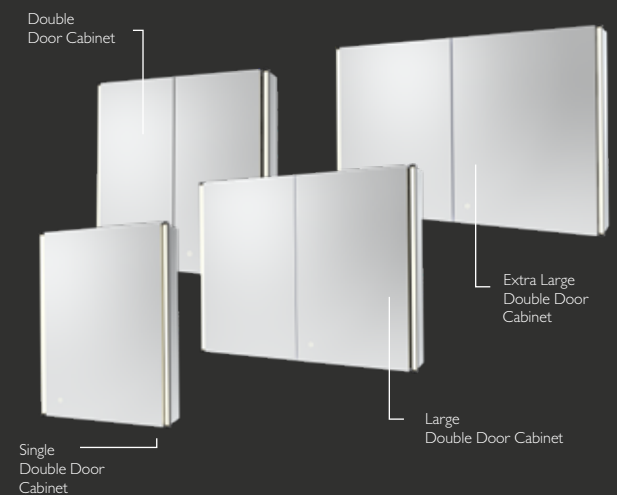

SOMETHING TO SUIT ALL BATHROOMS

At Tavistock we are mindful that bathrooms come in all shapes and sizes. That's why we have ensured our cabinets offer a selection of sizes to suit any bathroom, no matter how big or small.