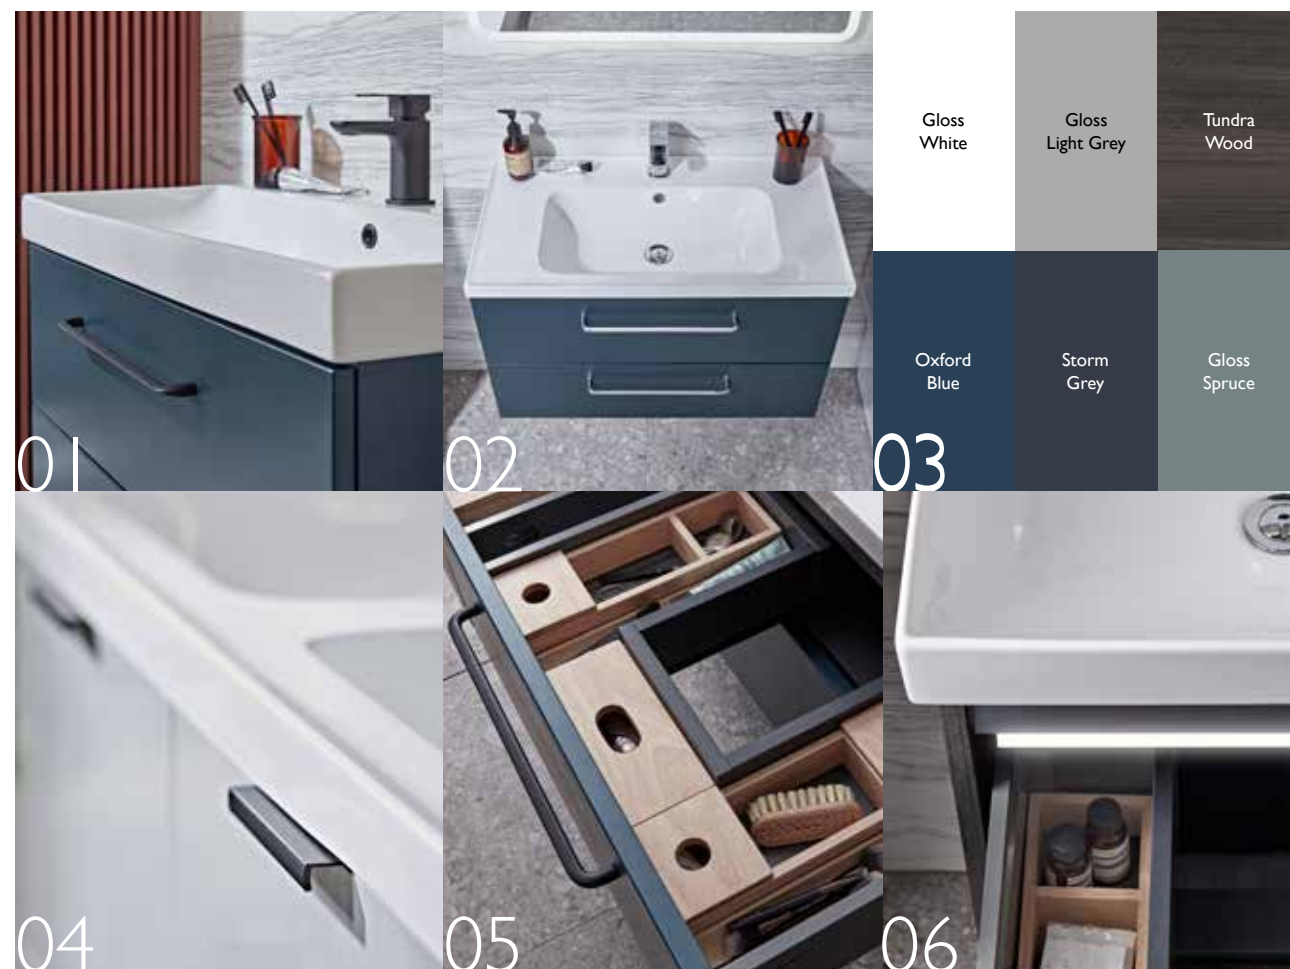

CREATE YOUR BESPOKE CADENCE BATHROOM

Designed to offer you complete design flexibility, our Cadence collection is customisable, allowing you to create a configuration as unique as your home. Choose your unit size, select your choice of basin & pick from an array of contemporary finishes & coordinating handles. Follow the steps below to bring a singular touch to your bathroom scheme.

01 Select the size of your basin
Take stock of the size of your bathroom, considering floor space and unit placement. If space is tight, you might benefit from a smaller wall-hung option or even a compact cloakroom option. There are four wall mounted options in 500, 600, 800 and 1200mm widths. For a smaller cloakroom or ensuite solution we have a 400mm wide unit, which will fit perfectly.

03 Your finish options
Create an artful bathroom with a finish that sets the tone for rest, ritual and relaxation. Carefully considered, each of our six finish options adds a depth and interest that complements the simple styling of Cadence. Available in lustrous gloss or minimal matt finishes, our colour selection ranges from neutral gloss white or light grey, to deep and sophisticated oxford blue or storm grey. And for those seeking something more unique, look no further than our cool gloss spruce, or natural tundra wood.

05 Useful storage box solutions
Further personalise your unit and declutter your space by adding Cadence solid wood storage boxes to your drawers. Incredibly useful, with five storage box styles including an L-shaped design with optional additional lids. Either choose one of the suggested configurations to fit your unit, or select your own mix to best suit your storage needs.

02 Choosing your basin style
Define the look of your unit with either a ceramic or Isocast basin. Available in 400, 500, 600, or 800 widths, a ceramic basin offers a streamlined shape cast from a timeless, traditional material. An Isocast basin has a clean, precise, low profile design. Available in 500, 600, 800 sizes, as well as a statement-making 1200mm double basin. Why not create a hotel look by upgrading to one our countertop basin options?

04 Handle choices
Create a vanity as beautiful as it is functional with your choice from the extensive Cadence handle collection. Keep the whole look minimalist by using chrome or black drawer top handles or opt for a practical wide front-fixed pull option for a fresh take on the industrial look. A matt black handle option will add interest to create a highly personalised vanity. Undrilled drawer fronts allow you to position the handles where you wish, though we think a third of the drawer height down from the top looks good.

06 Add lighting for the perfect finishing touch
For the perfect finishing touch, light up your Cadence unit with an elegant lighting kit. The kit lights up the drawer to help you find what you need, or add one of our new Cadence mirrors. Easy to use and operated by simply touching the side of the unit, this sensor is discreetly hidden from sight. Why not add colour matched side panels to the Render cabinet to create a coordinated look with your Cadence furniture.

Scan here to view our
'Create your Cadence'
video