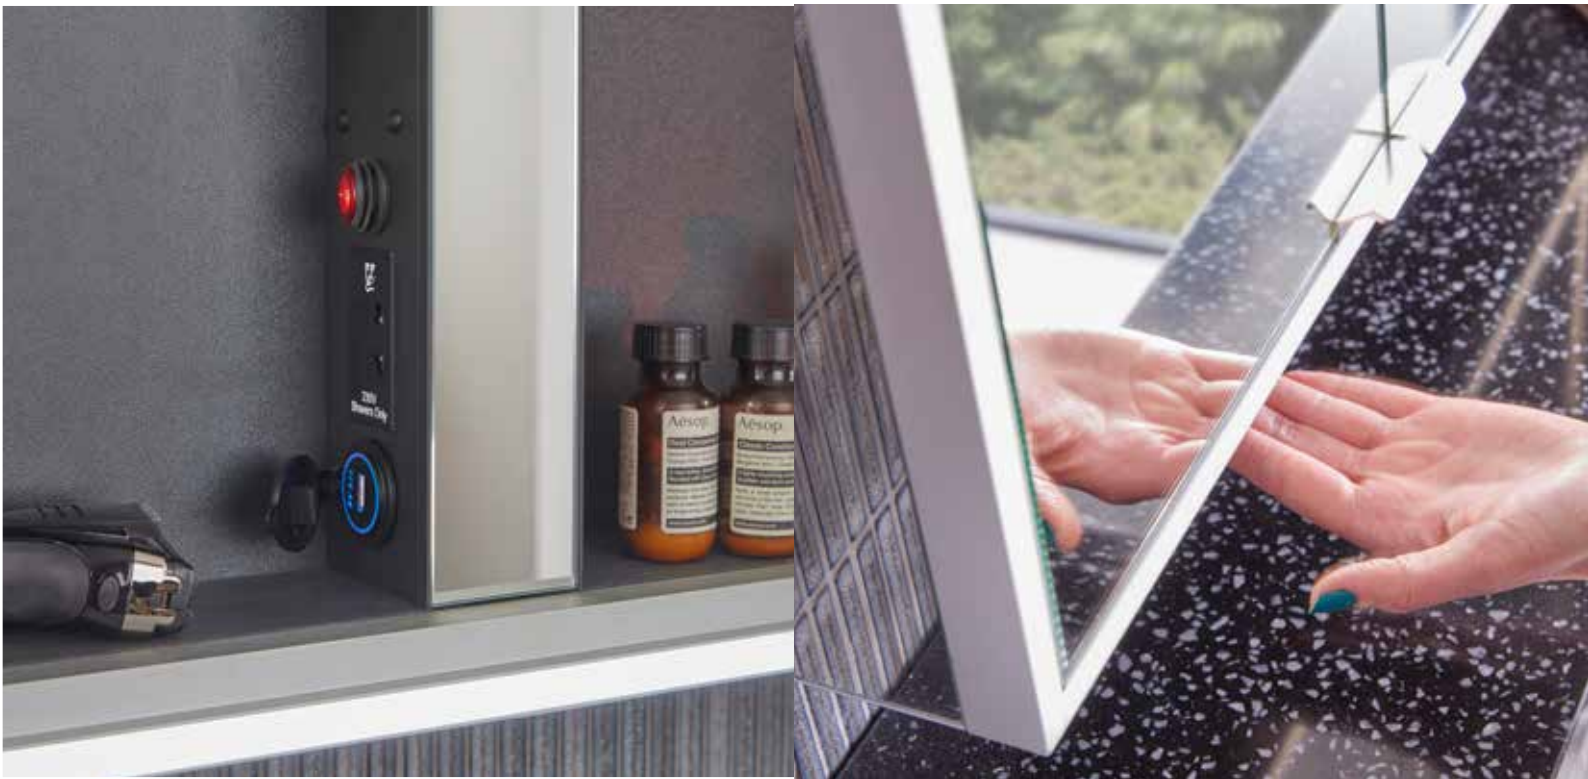

PORTRAIT

Our Portrait cabinet offers ample storage along with handy features to make it the perfect multitasking addition to your bathroom. Featuring both two-pin and USB charging sockets to keep your toothbrushes and shavers charged, whilst colour changing and dimmable LEDs allow you to create your perfect ambience. Lighting and demister controlled by a smart touch bar hidden under the cabinet.