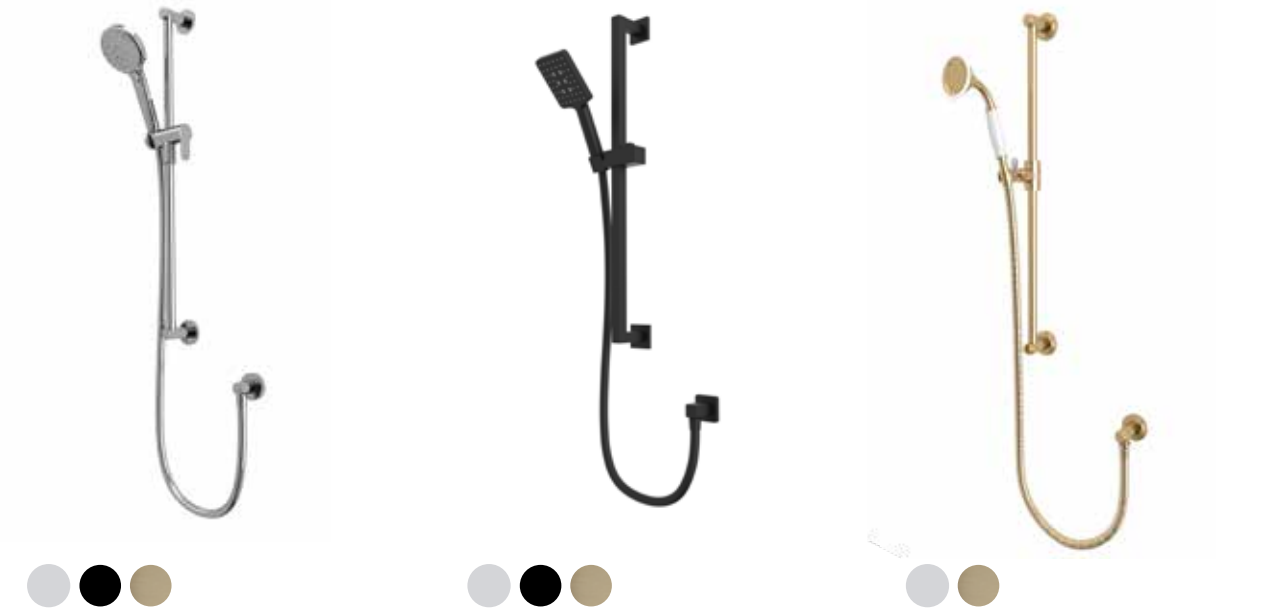

- Shower arm can be cut to length to suit installation

Square 250mm Shower Head

Chrome - SVHEAD15	€295.97
Black - SVHEAD50	€299.17
Brushed Brass - SVHEAD54	€326.72

- 250mm stainless steel overhead shower

Square Fixed Shower Arm

Chrome - SVARM05	€113.39
Black - SVARM14	€122.23
Brushed Brass - SVARM15	€129.41

Traditional Shower Head

Chrome - SVHEAD48	€230.63
Brushed Brass - SVHEAD75	€281.88

- 200mm overhead shower

Traditional Shower Arm

Chrome - SVARM13	€66.63
Brushed Brass - SVARM17	€92.25

SHOWER KITS

Round Shower Kit

- 110mm 3 function push button control shower handset
- Riser rail can be cut to length to suit installation
- Includes easy fix brass elbow
- 1.5m easy clean smooth shower hose