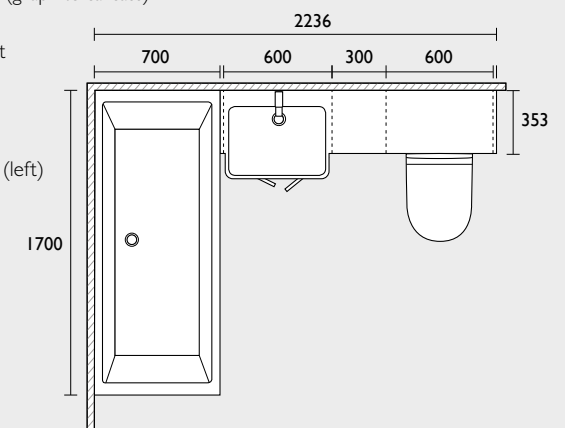

Legacy - Standard Depth Furniture

- 300 three drawer floor cupboard (graphite carcass)
- 600 back to wall WC unit
- Micra Evo back to wall WC & seat
- Vortex cistern
- Contactless dual flush sensor
- 600 basin unit (graphite carcass)
- 1540 integrated basin & worktop (left)
- Anthem basin mixer
- Hana handles x5
- 600 Beta mirror
- Filler/clad-on end panel x2
- 1500 plinth (cut to size)
- Anthem bath filler
- 1700 bath panel & plinth
- 700 end bath panel & plinth