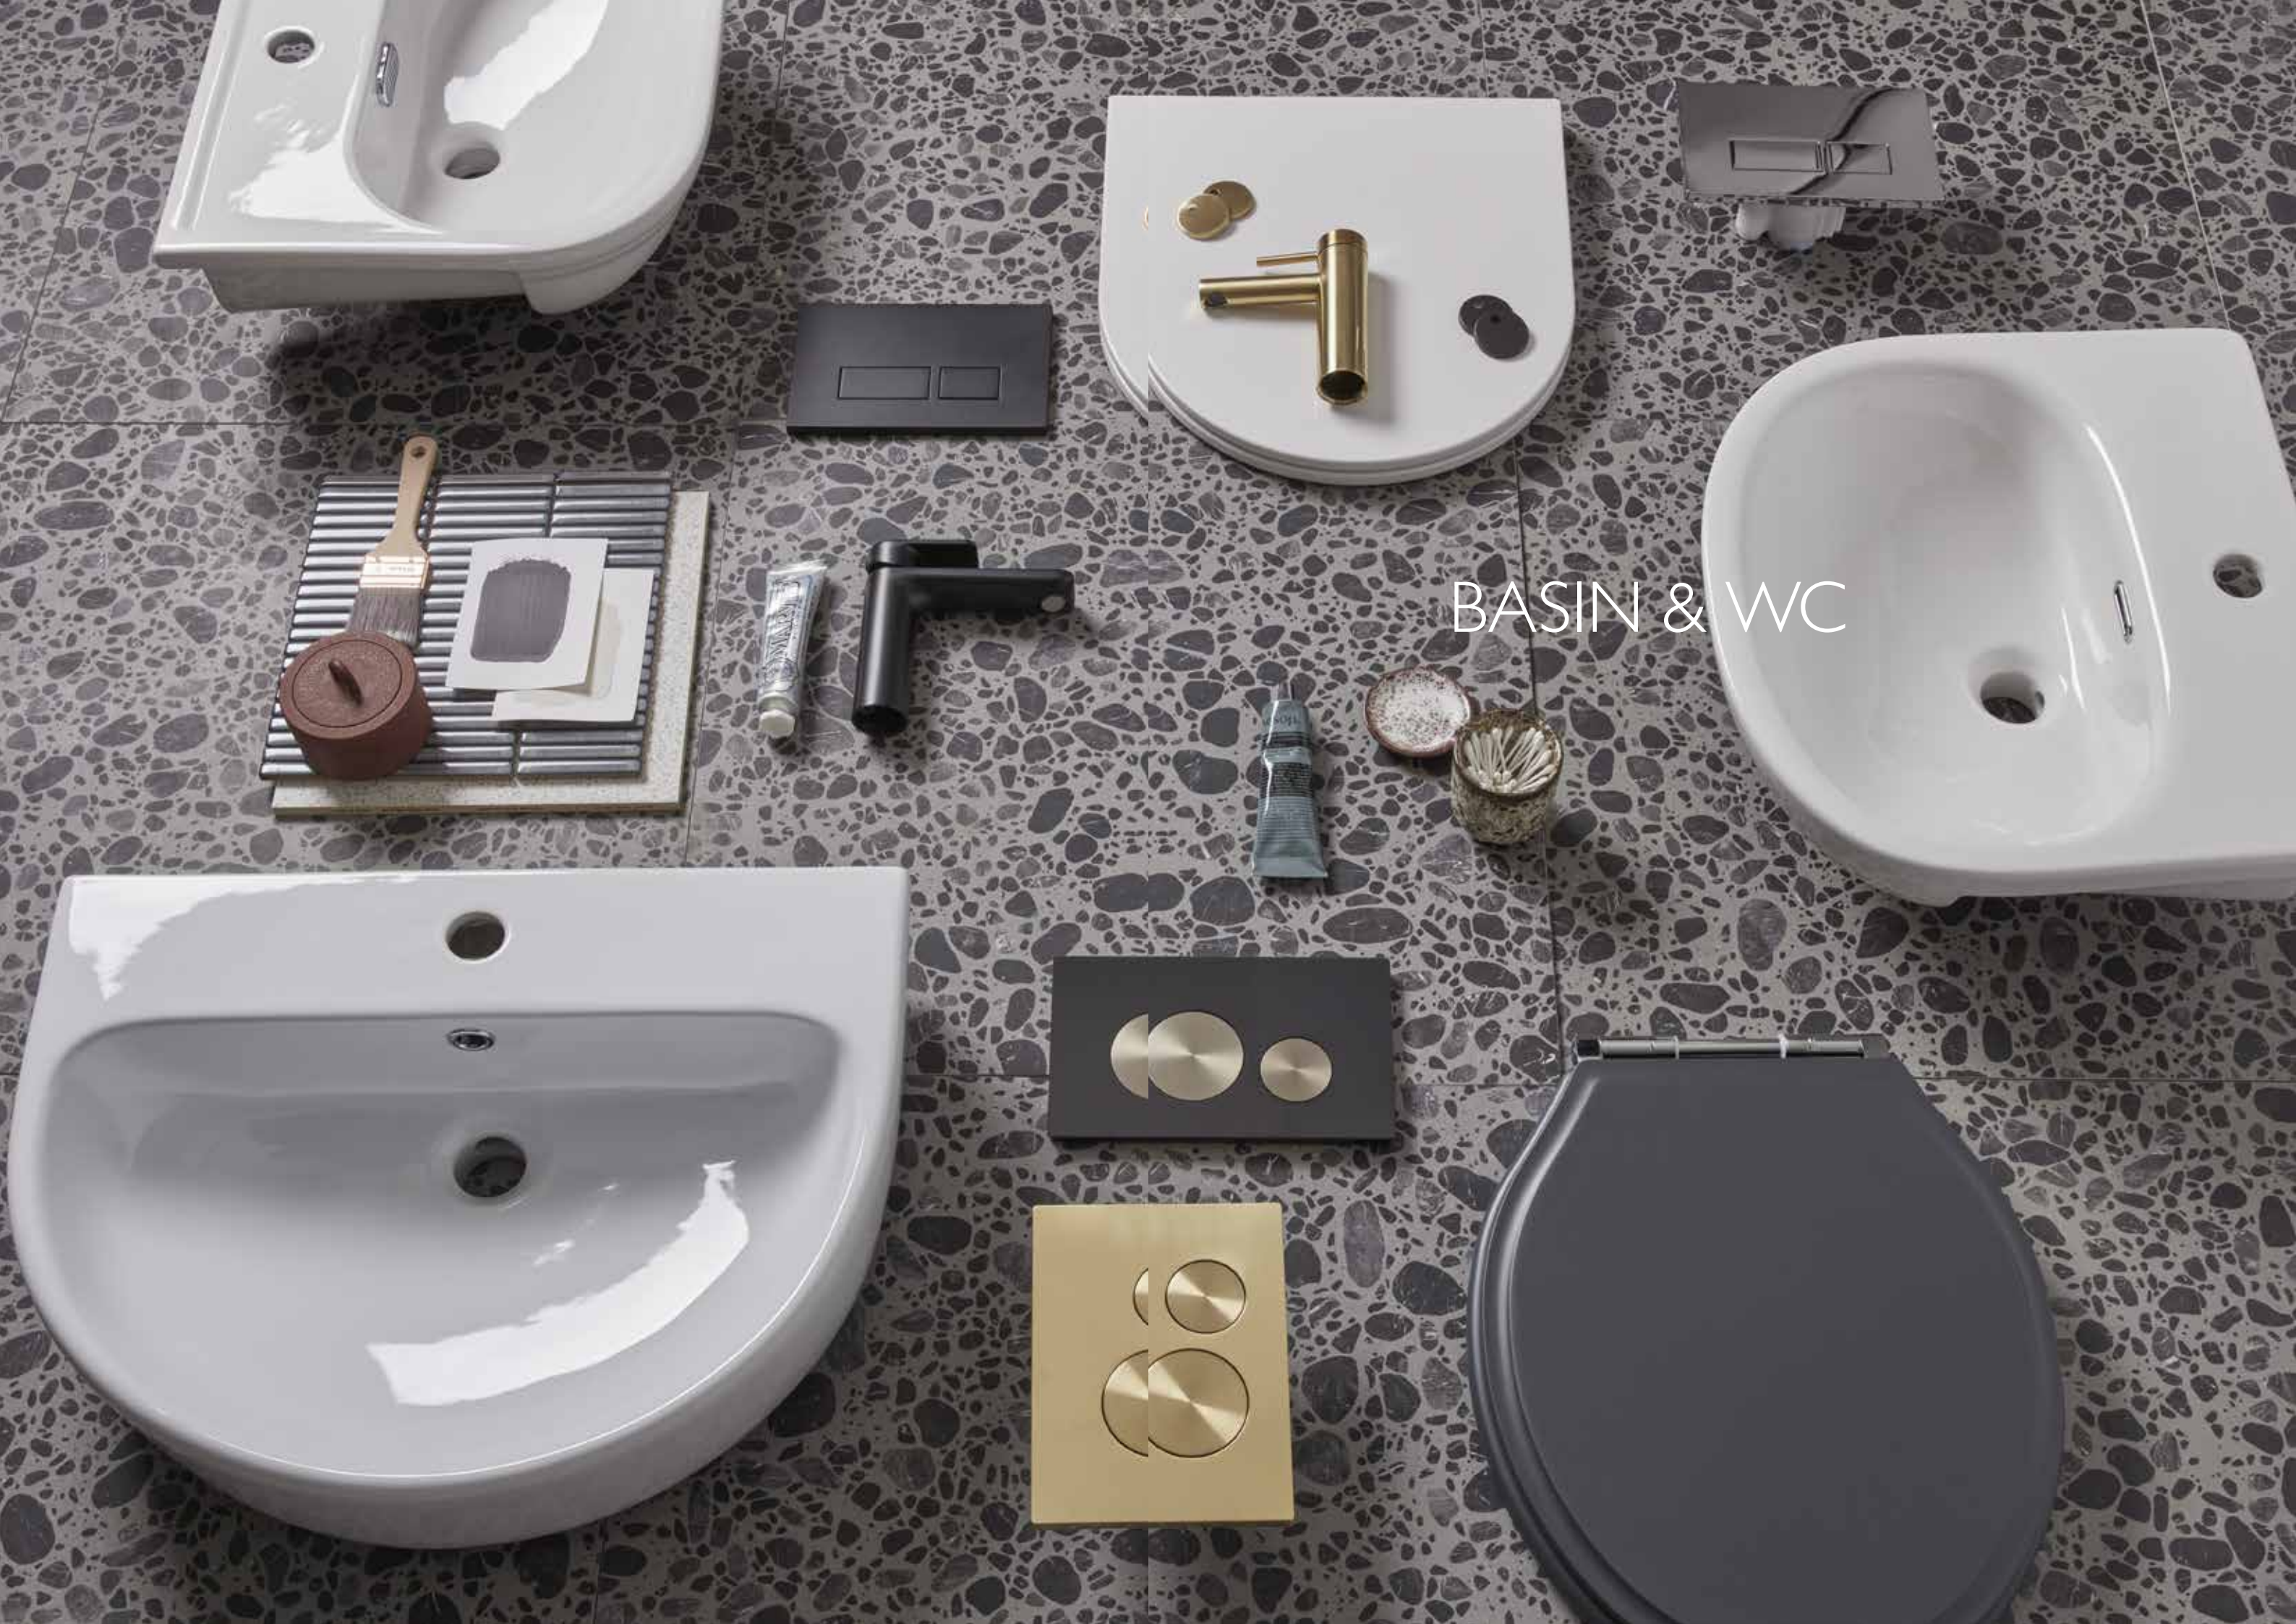

BASIN & WC