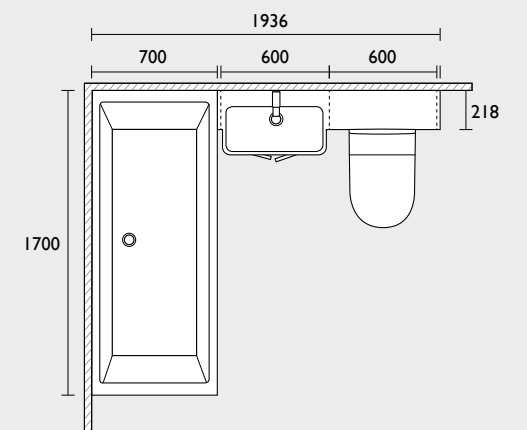

Calm - Slim Depth Furniture

- 1700 bath panel
- 700 end panel (bath)
- Tier bath shower mixer & handset
- 600 basin unit (graphite carcass)
- Slim depth integrated basin & worktop (left hand)
- 600 back to wall WC unit
- Structure back to wall WC & seat
- Vortex cistern
- Contactless flush sensor
- Odelia handles x2
- Tier basin mixer
- Aster mirror
- Filler/clad-on end panel x2
- 1500 plinth (worktop & plinth cut to size)