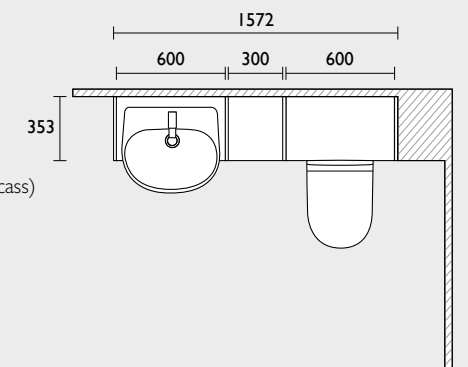

Legacy - Standard Depth Furniture

- 600 back to wall WC unit
- Micra Evo back to wall WC & seat
- Vortex cistern
- Traditional dual flush plate
- 300 three drawer floor cupboard (oak carcass)
- 600 basin unit (oak carcass)
- Micra Evo semi-countertop basin
- Marston basin mixer
- Sofia knob x5
- 600 Verge mirror
- Filler/clad-on end panel x4
- 1880 solid surface worktop (arctic white)
- 1500 plinth (worktop & plinth cut to size)