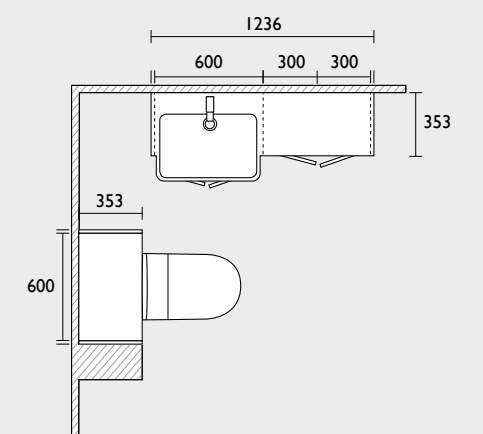

Calm - Standard Depth Furniture

- 600 back to wall WC unit
- Orbit back to wall WC & seat
- Vortex cistern
- Circles dual flush plate - chrome
- 600 basin unit (graphite carcass)
- Standard depth integrated basin & worktop (left hand)
- Signal basin mixer
- Tula handles x4
- 300 floor cupboard (graphite carcass) x2
- Accord 800 mirror
- Filler/clad-on end panel x4
- 680 solid surface worktop - arctic white
- 1500 plinth (worktop & plinth cut to size)