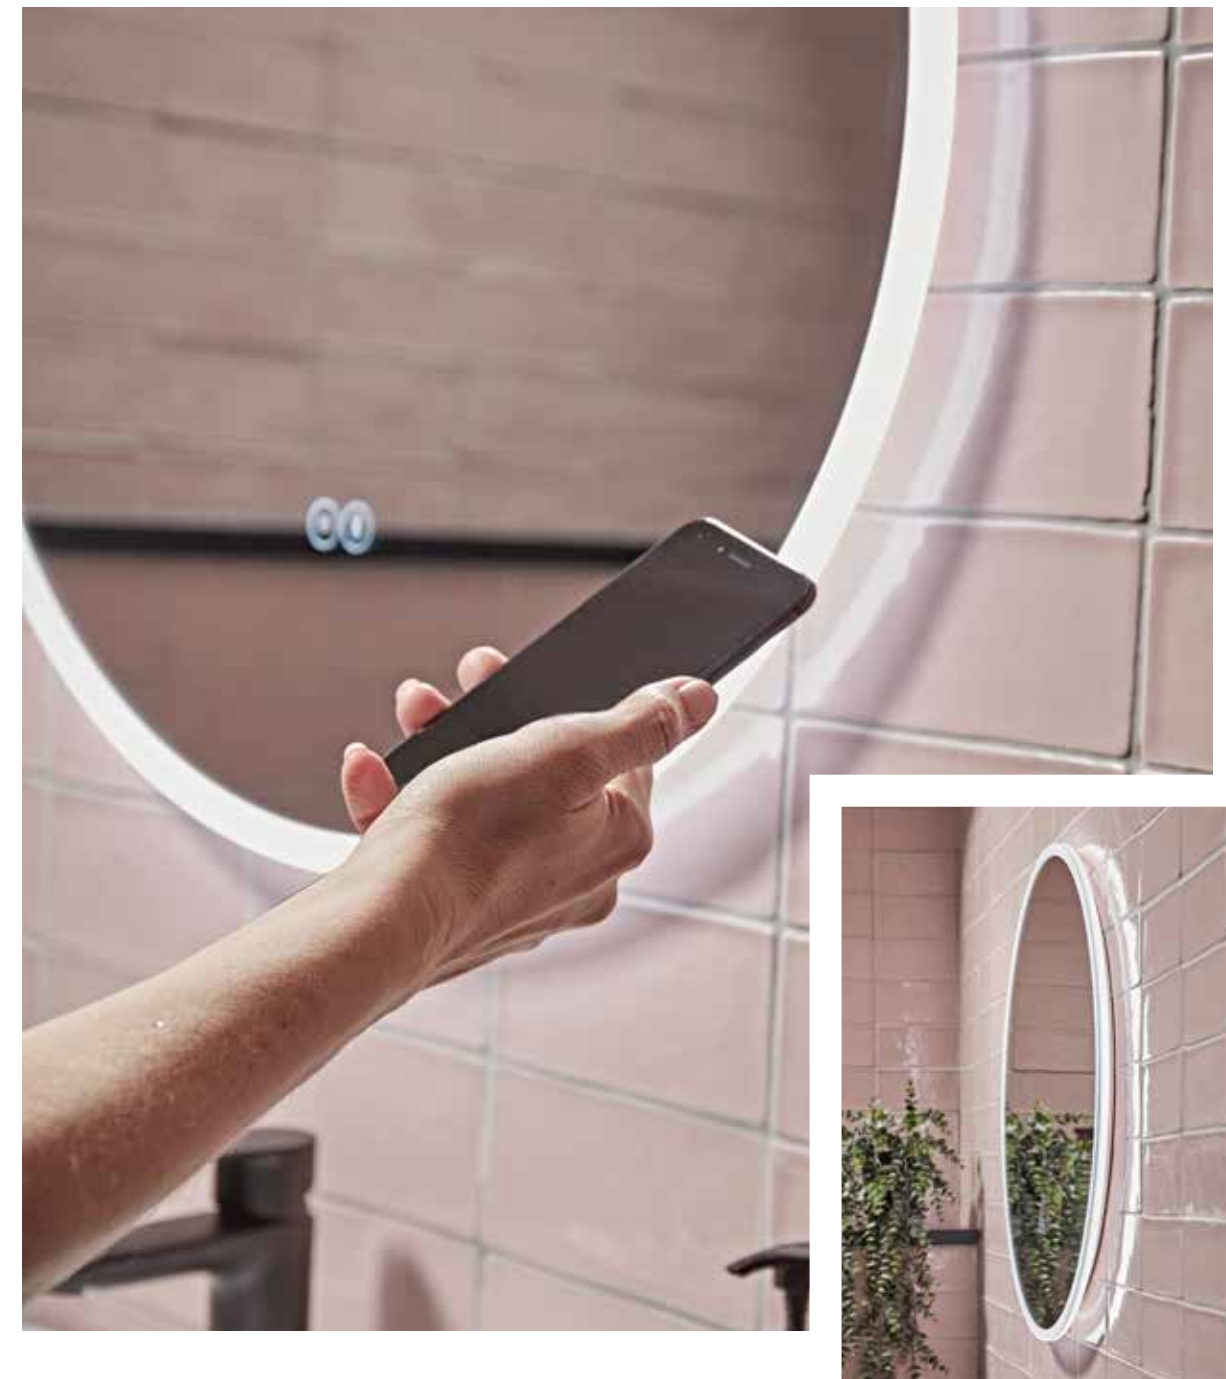

RESONATE

With **Bluetooth**® wireless technology, LED illumination, heated demister pad and touch control, this is the epitome of a multifunctional bathroom mirror. With two styles to choose from (circular or rectangular), this slim, modest design will sit beautifully above a more contemporary bathroom vanity unit

- Available in either a 600mm/800mm circular or a 500mm rectangular design
- **Bluetooth**® wireless technology allows you to easily pair your smartphone or tablet to the mirror and control your music
- Ultra slim 25mm depth
- Touch control buttons turn the lighting and **Bluetooth**® on/off
- Heated demister pad prevents mirror steaming up
- IP44 rated - for safe use in the bathroom

Resonate 500mm Mirror
500(w) x 700(h) x 25(d)mm

RSM050 €570.72

Resonate 600mm Circular Mirror
600(w) x 600(h) x 25(d)mm

RSM600C €594.09

Resonate 800mm Circular Mirror
800(w) x 800(h) x 25(d)mm

RSM800C €664.20