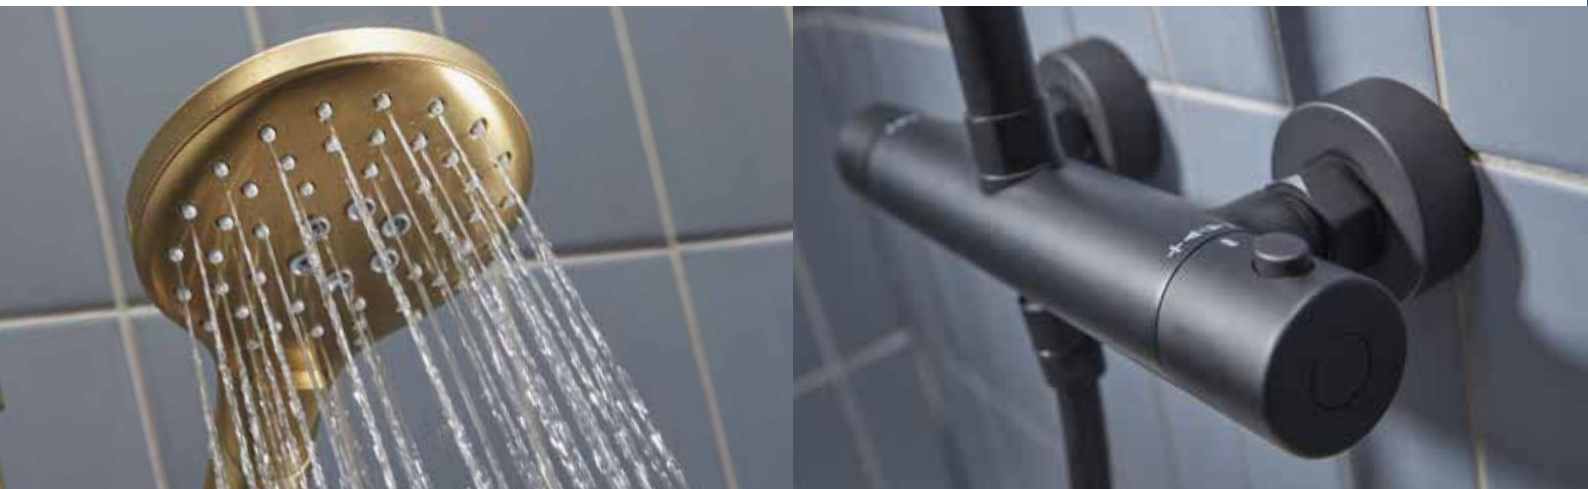

Great Value
Dual function bar valve shower systems. Functional design meets contemporary style. Ideal for the smaller budget.

Quantum Dual Function Bar Shower System

SQT2209	Chrome	€422.30
SQT1512	Black	€461.25
SQT1513	Brushed Brass	€563.75

Features

- Cool Touch technology ensuring the valve is not hot to the touch during use
- 250mm stainless steel overhead shower
- 110mm 3 function push button control shower handset
- Anti-Scald thermostatic control for safe showering
- Height adjustable riser rail
- Includes bar valve compression quick fixing kit
- Minimum recommended pressure 1.0bar

QUANTUM BAR SHOWERS