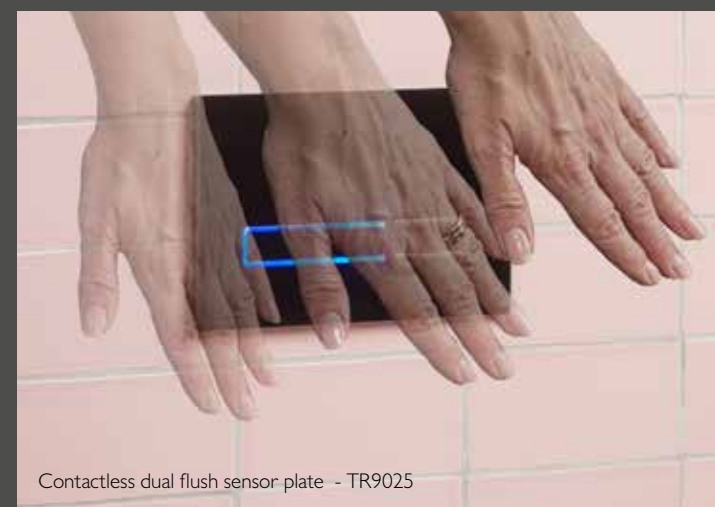

CONCEALED CISTERN CONTACTLESS DUAL FLUSH SENSOR KIT

Eliminate the need to touch surfaces and reduce water consumption with our easy-to-install, battery-operated flush sensor, which is designed to replace a conventional flush button.

A choice of discreet decals are included to indicate the sensor button if required.

A quick wave of the hand in front of the sensor activates the reduced flush, whilst holding your hand slightly longer triggers a full flush.

Contactless dual flush sensor kit - TR9014

Smart Design

MAKE LIFE A LITTLE EASIER

Our WCs are designed with convenience in mind. Rimless technology makes our WCs easy to clean and means that germs have nowhere to hide as water is projected around the bowl, ensuring it is completely clean.