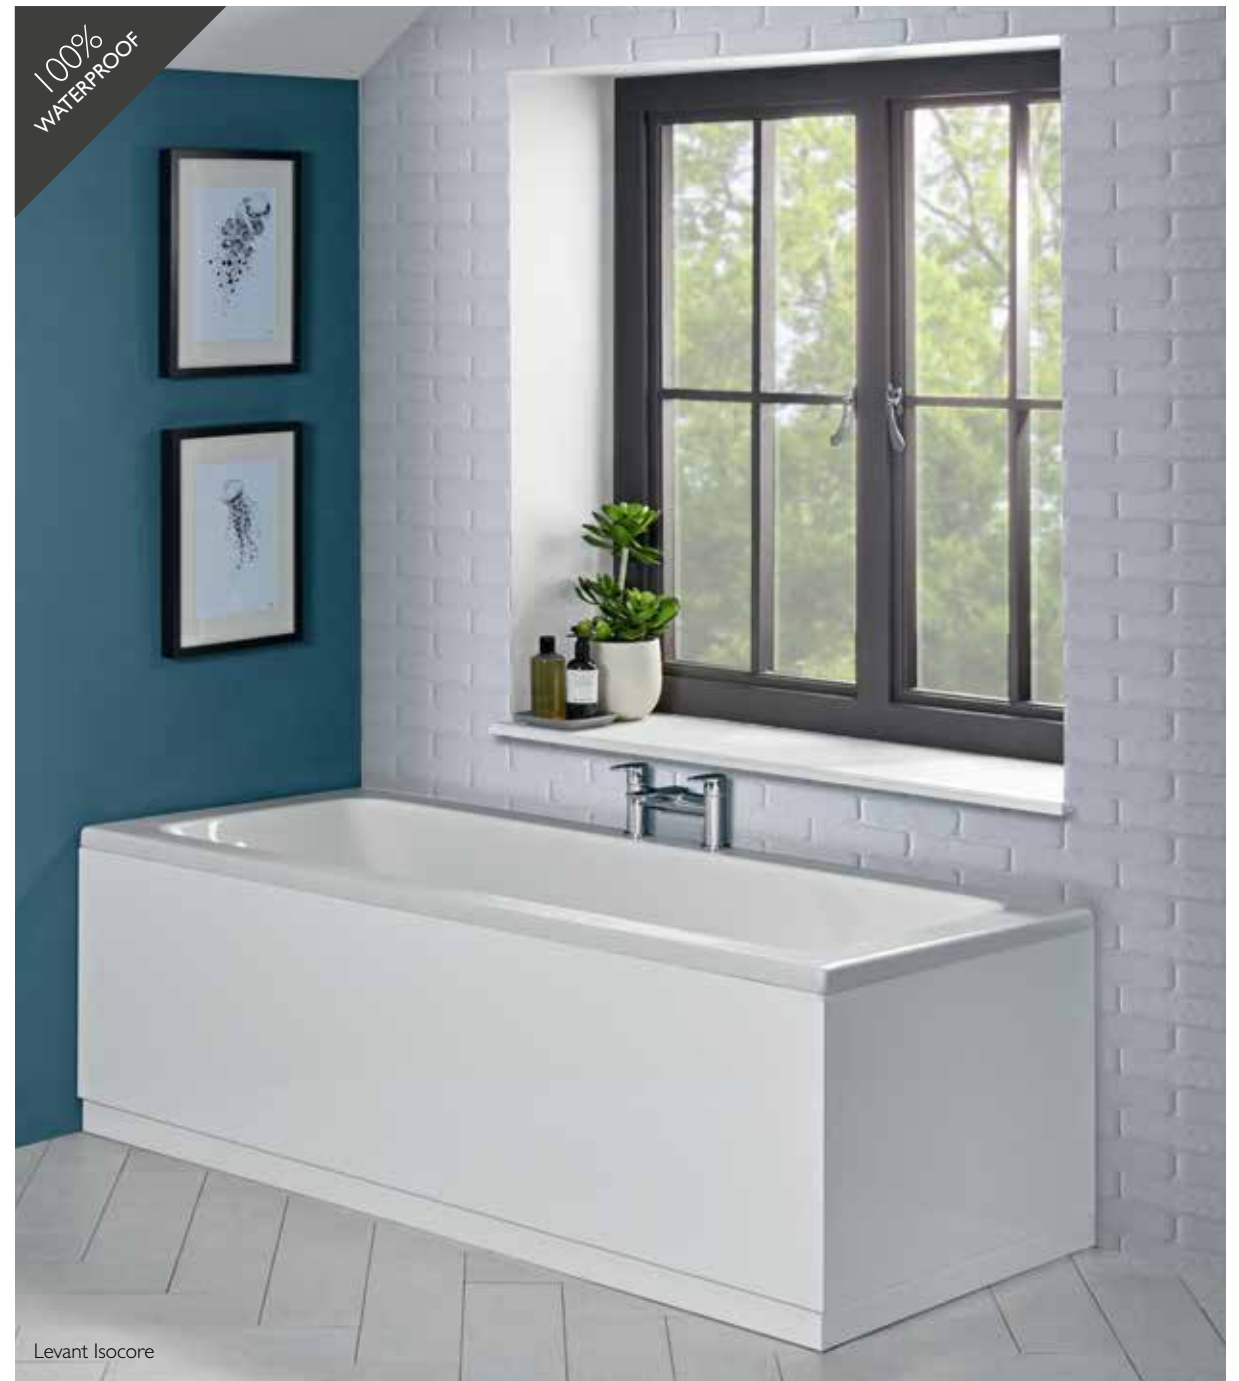

Levant Isocore

ONE PIECE BATH PANELS

Meridian Isocore Bath Panels

Meridian bath panels are manufactured from Isocore, a 100% waterproof material. The white Meridian plain panels are simple and stylish and offer great value for money.

A coordinating Meridian toilet seat is available, see page 325 for further details. Bath panel height 520mm.

Gloss White	
1700mm - MPP3WISO	€137.76
700mm - MPP3EWISO	€70.85

ONE PIECE BATH PANELS

Milton Isocore Bath Panels

Milton bath panels are manufactured from Isocore, a 100% waterproof material. Available in a selection of sizes. Bath panel 515mm height including 5mm lip.

Gloss White	
1500mm - O322	€123.62
1600mm - O323	€123.62
1700mm - O313	€146.37
700mm - O317	€78.35

TWO PIECE BATH PANELS

Levant MDF Bath Panels

The white Levant bath panels benefit from a water resistant and hygienic polyurethane finish. These simple panels are supplied with an adjustable 140mm gloss white plinth. Bath plinth enables height adjustment between 455 - 595mm.

Gloss White	
1700mm - LPPL17W	€135.30
700mm - LPPL7W	€84.62
750mm - LPPL75W	€92.25

TWO PIECE BATH PANELS

Levant Isocore Bath Panels

The Levant Isocore bath panels are manufactured from Isocore, a 100% waterproof material. These simple panels are supplied with an adjustable 140mm gloss white plinth. Bath plinth enables height adjustment between 455 - 595mm. Ideal for retro fitting. 12mm thick

Gloss White	
1800mm - DC5016	€173.43
1700mm - DC5001	€159.29
700mm - DC5002	€85.73
750mm - DC5017	€85.73
800mm - DC5015	€92.25