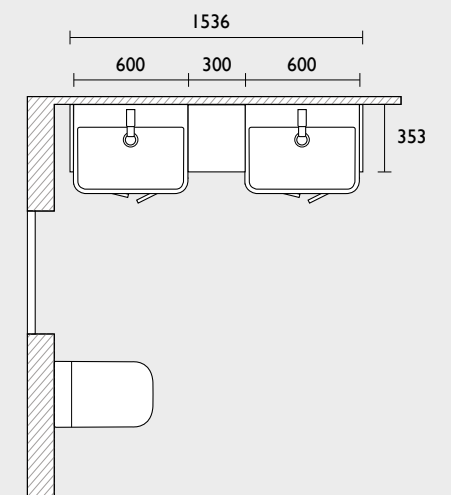

- Structure wall hung WC & wrap over seat
- Vortex cistern
- 0.82 wall hung WC frame
- Circles flush plate - (black)
- 600 basin unit x2 (white carcass)
- 300 3x drawer floorunit (white carcass)
- Structure semi-counterop basin x2
- Hana black handles x7
- Anthem basin mixer- black x2
- Verge pill mirror x2
- Filler/clad-on end panel x2
- 1880 & solid surface worktop (grey quartz) (worktop cut to size)