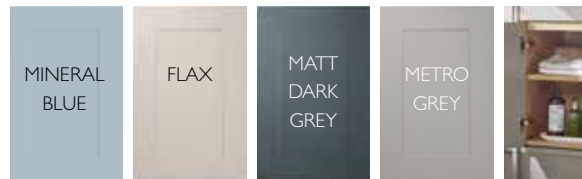

YOUR PLANNING, CHOOSING & ORDERING GUIDE

LEGACY - CLASSIC STYLING