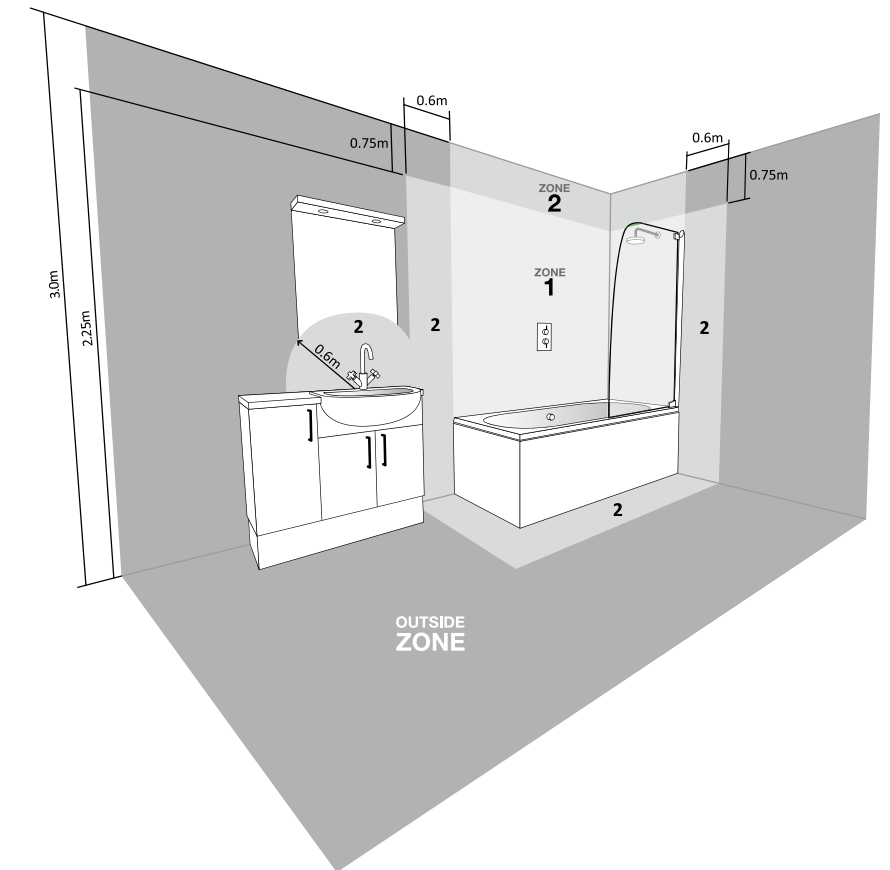

ZONE 1

Electrical fittings in this zone require separated extra low voltage and a minimum rating of IP44 (splash proof).

ZONE 2

Electrical fittings in this zone require a minimum rating of IP44 (splash-proof).