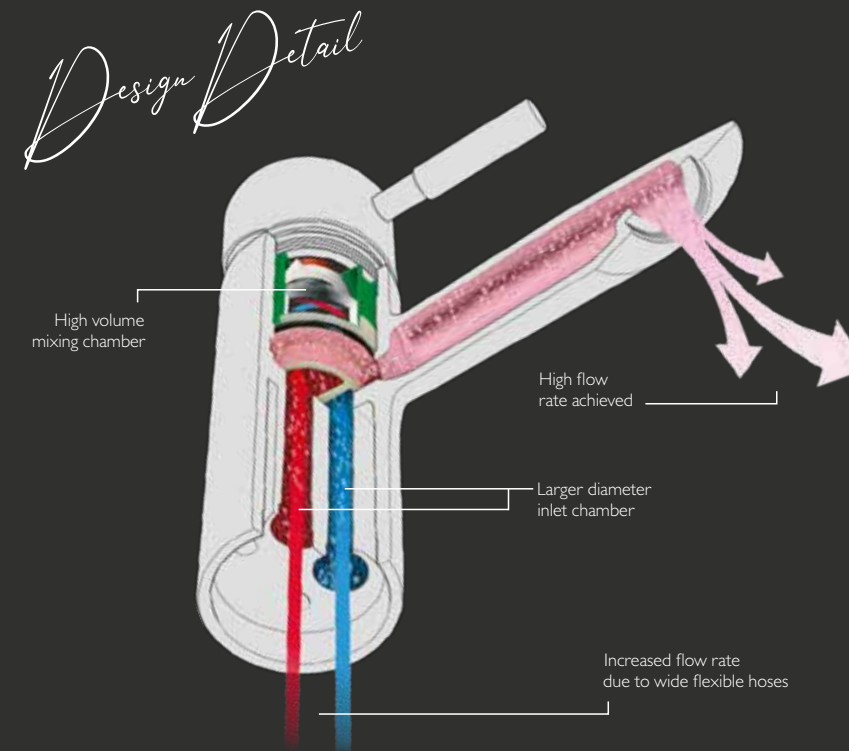

CHOOSING THE RIGHT TAP FOR YOU...

Taps are no longer just a minor detail, they're the finishing touch. The right tap choice must combine the two key ingredients of design and functionality, and with this in mind we have designed a collection of taps which delivers both. There is something to suit all bathroom styles, from sleekly contemporary to charmingly traditional.

We have a variety of taps and styles depending on your bathroom requirements.

BASIN MIXERS & MINI MIXERS

Both contemporary and classic styles are available, with ceramic cartridge technology to give smooth, easy to use action and accurate flow control. For smaller basins or cloakroom furniture opt for a mini mixer to keep things in proportion. For an ultra-contemporary look, go for one of our stylish matt black or brushed brass basin mixers.

BASIN TAPS

Our classically styled tap ranges also offer basin taps, for separate control of hot and cold water.

BATH FILLER, BATH SHOWER MIXER

Fill your bath with a deck-mounted bath filler in a contemporary or classic design and mix hot and cold water from a single spout. Alternatively upgrade to a bath shower mixer. The shower handset is really useful for washing hair or cleaning the bath.

CERAMIC DISC TECHNOLOGY

All of our taps are built to the highest technical specification, including the internal components. With a smooth and easy to use action, the ceramic discs in our basin mixers and bath fillers mean that a simple lift of the handle for basin mixers and a quarter turn for bath fillers takes the tap from completely off to fully on. So practical, and incredibly durable even after years of use.

TAP OPERATING PRESSURE