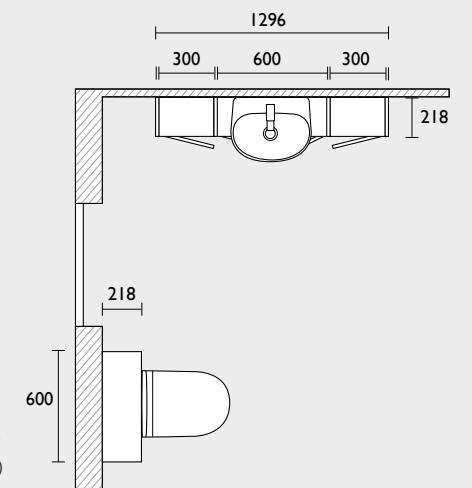

Charging station
See page 134 for details

MINERAL BLUE LEGACY

Swatch sample service available
See page 336 for details