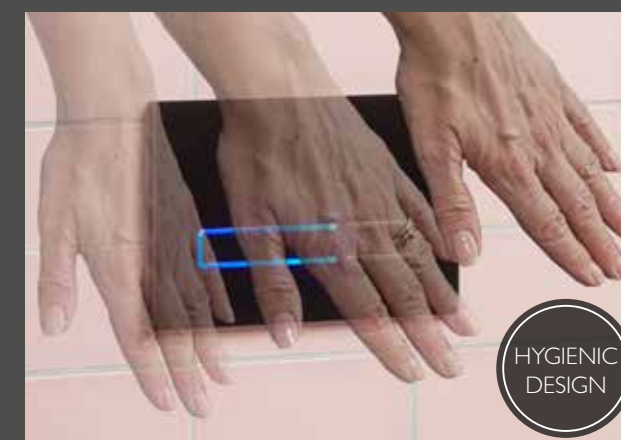

Contactless Dual Flush Sensor

Black
210(w) x 137(h)mm

Sensor - TR9014 €204.18

CONTACTLESS SENSOR DUAL FLUSH PLATE

- Recommended for in-wall installations
- Contactless flushing
- Powered by 4 x AA batteries (easy to change, no tools required)
- Low battery power alarm (battery life in excess of 1 year)
- Dual flush
- Manual override flush
- Illuminates on operation
- Use on wall hung frames and In-wall cistern (not compatible with slim depth furniture)

Contactless Sensor Flush Plate

Black
210(w) x 137(h)mm

Flush Plate - TR9025 €228.17

TOUCH OPERATED SENSOR DUAL FLUSH PLATE

- Recommended for furniture or lower height installations
- Touch operated to prevent inadvertent use
- Powered by 4 x AA batteries (easy to change, no tools required)
- Low battery power alarm (battery life in excess of 1 year)
- Dual flush
- Manual override flush
- Illuminates on operation
- Use on wall hung frames and In-wall cistern (not compatible with slim depth furniture)

Touch Operated Dual Flush Sensor Plate

Black
210(w) x 137(h)mm

Flush Plate - TR9016 €228.17

TAKE A LOOK...
See how the sensor flush plates operate