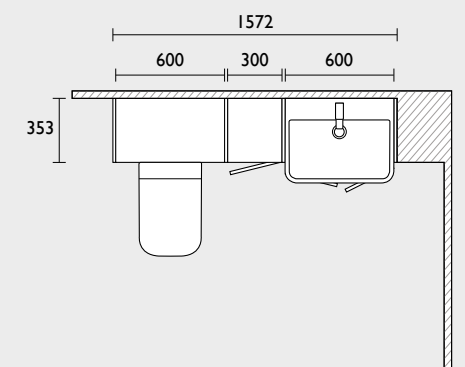

Legacy - Standard Depth Furniture

- 600 back to wall WC unit
- Structure back to wall WC & seat
- Vortex cistern
- Oval dual flush plate
- 300 floor cupboard (oak carcass)
- 600 basin unit (oak carcass)
- Q60 semi-countertop basin
- Cheltenham basin mixer
- Florence chrome handles x3
- 600 mirror
- Filler/clad-on end panel x4
- 1880 solid surface worktop (carrara)
- 1500 plinth (worktop & plinth cut to size)