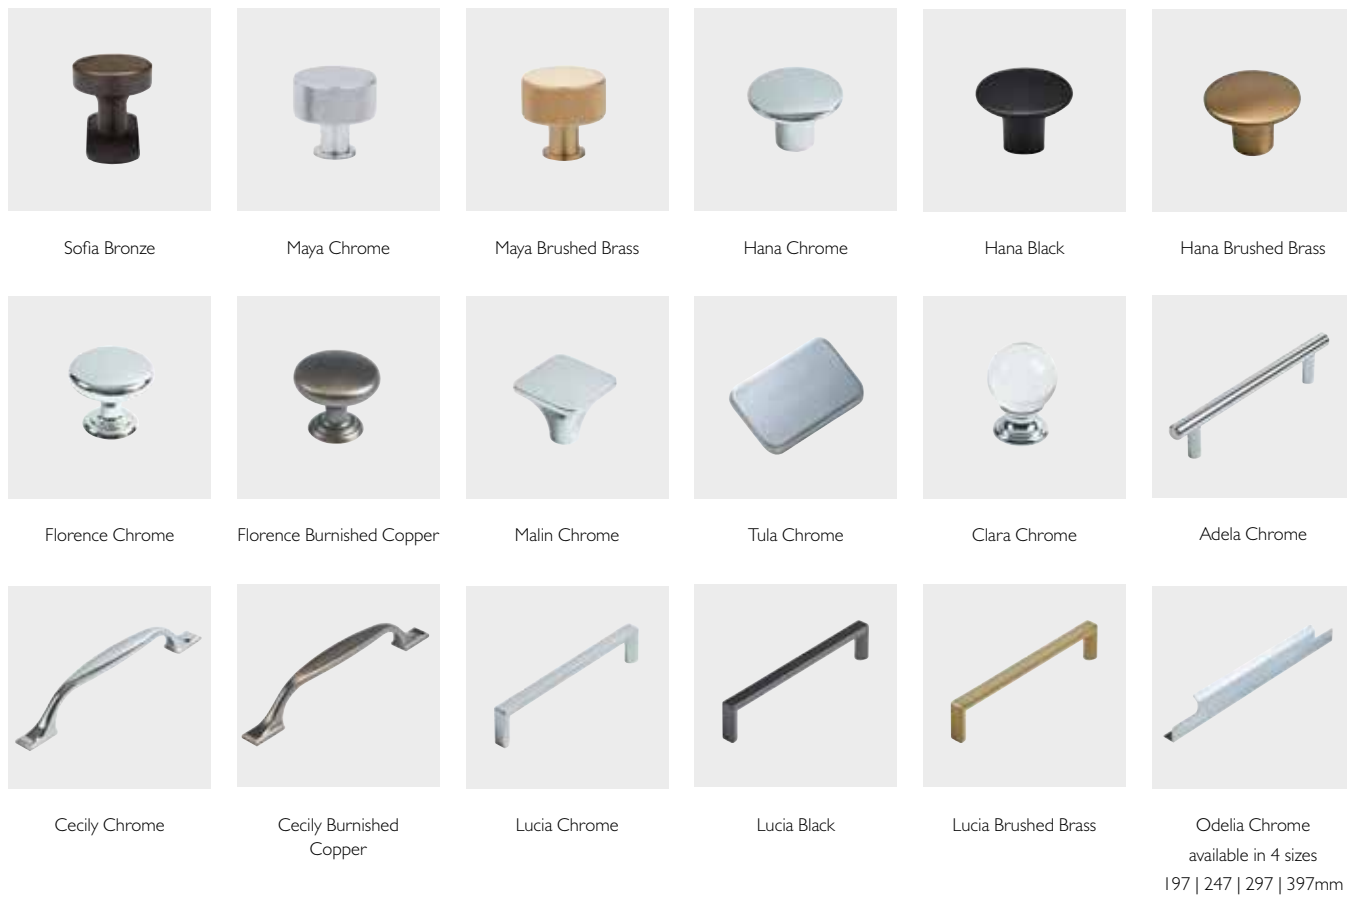

Alternatively you can wall mount your furniture, should you wish to create a more contemporary styled bathroom.

Finally, choose your bath panel to keep everything coordinated. See pages 139.

HANDLES

Sleek, contemporary & modern classic designs

Choose the handle that best reflects your chosen bathroom style; whether it's curved and rounded or sleek and contemporary. See page 135 for full product details.

INTEGRATED BASINS & WORKTOPS

Strike the perfect balance between form & function

Expertly moulded into a single piece, our Isocast basins with integrated worktop strike the perfect balance between form and function. This clean and seamless look works equally well with both classic and contemporary bathroom designs.

Integrated basin and worktops are available in standard or slim depths and left or right handed options to suit your plan.

COUNTERTOP BASINS

Sleek, contemporary & modern classic designs

COUNTERTOP BASINS