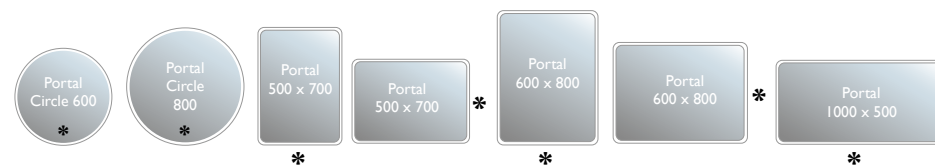

PORTAL

Experience the sleek design of our Portal range. Boasting a super-slim floating design, giving you that ultra-modern look with ease. The ambient backlighting creates a halo effect, perfect for applying makeup. Portal is easily controlled with just the touch of a button. Take your lighting from bright daylight to warm evening and set the perfect ambience for your space.

- Ambient backlighting
- Floating design
- Variable & dimmable LEDs provide warmth and brightness from an invigorating daylight white (6000k) to a relaxing warm white (2700k)
- Touch controlled on/off button to operate lighting and heated demister pad
- Heated demister pad prevents mirror from steaming up
- Can be hung portrait or landscape (excluding circular & 1000mm mirrors)
- IP44 rated for safe use in the bathroom

Portal 500mm Mirror 500(w) x 700(h) x 29(d)mm	
PTM050	€307.50
Portal 600mm Mirror 600(w) x 800(h) x 29(d)mm	
PTM060	€356.70
Portal 1000mm Mirror 1000(w) x 500(h) x 29(d)mm	
PTM100	€430.50
Portal 600mm Illuminated Circular Mirror 600(w) x 600(h) x 29(d)mm	
PTM60C	€307.50
Portal 800mm Illuminated Circular Mirror 800(w) x 800(h) x 29(d)mm	
PTM80C	€381.30