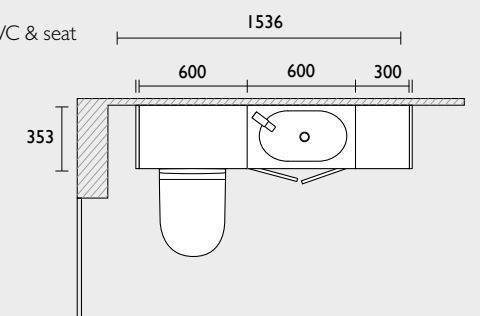

Calm - Slim Depth Furniture

- 600 back to wall WC unit
- Micra Evo comfort height back to wall WC & seat
- Comfort height cistern
- Round flush button
- 600 basin unit (graphite carcass)
- Bay pill countertop basin
- Anthem tall basin mixer
- 300 three drawer floor cupboard (graphite carcass)
- Lucia handles x5
- 800 Oxygen mirror
- Filler/clad-on end panel x2
- 1880 solid surface worktop (arctic white)
- 1500 plinth (worktop & plinth cut to size)