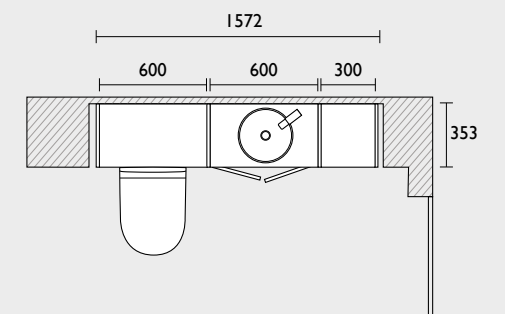

Legacy - Standard Depth Furniture Run

- 600 back to wall WC unit
- Micra Evo back to wall WC & seat
- Vortex cistern
- Oval flush button
- 600 basin unit (oak carcass)
- Fen round countertop basin
- Anthem tall basin mixer
- 300 floor cupboard (oak carcass)
- Hana knobs x 3
- 600 Oxygen mirror
- Filler/clad-on end panel x4
- 1880 solid surface worktop (carrara)
- 1500 plinth (worktop & plinth cut to size)