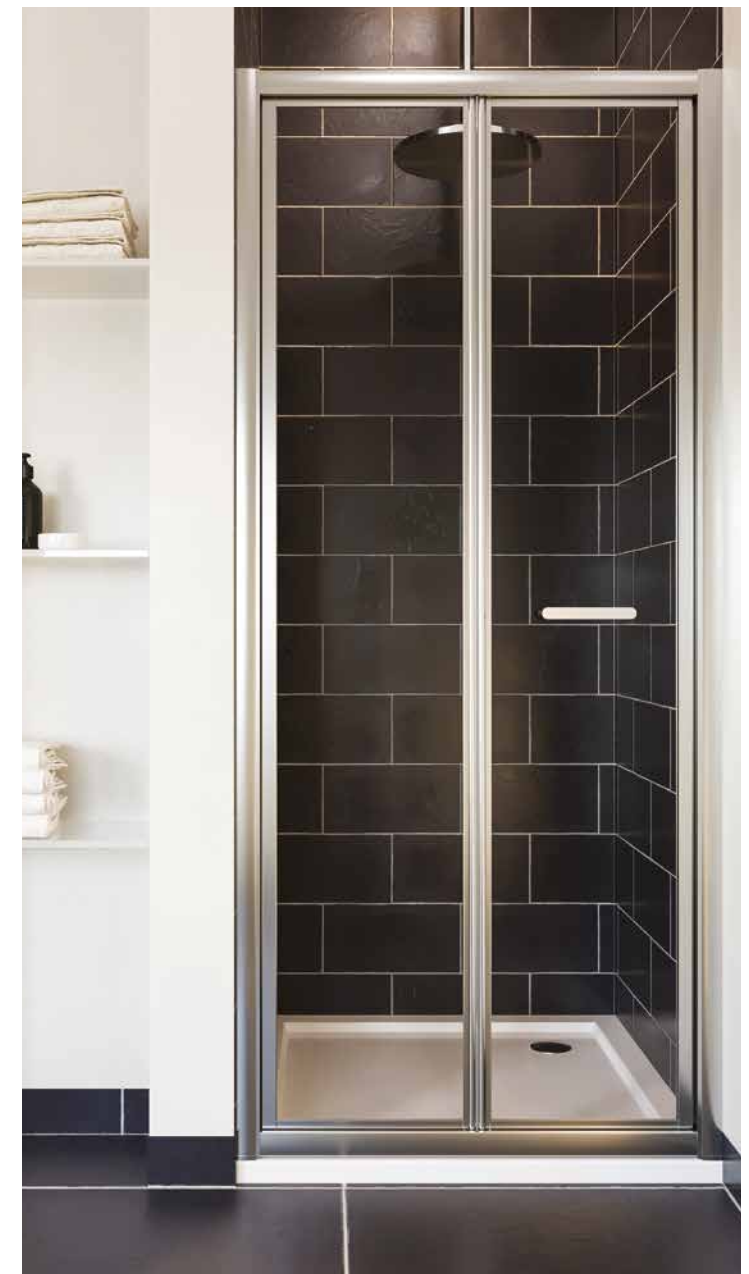

#### 1000 x 1000mm Bifold Door

Adjustment: 950 - 1000mm  
Opening: 661mm

● Chrome - CNVB1000 €548.50