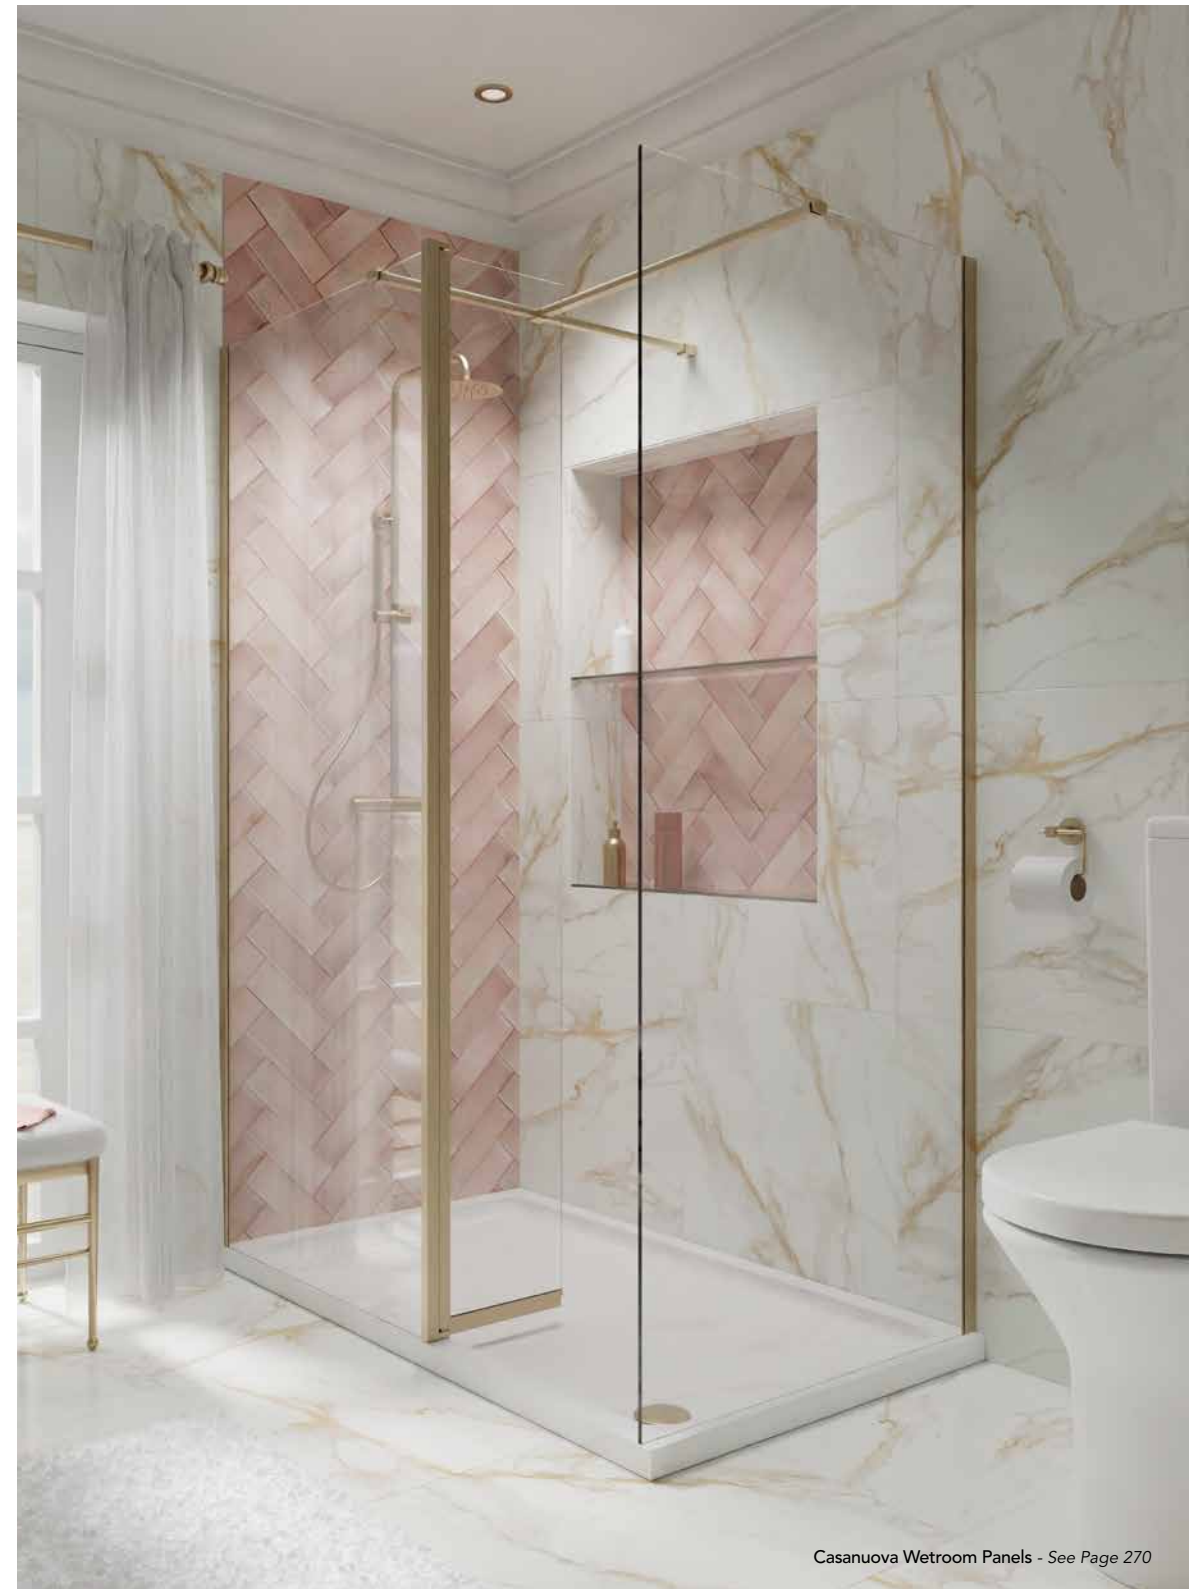

Casanuova Wetroom Panels - See Page 270