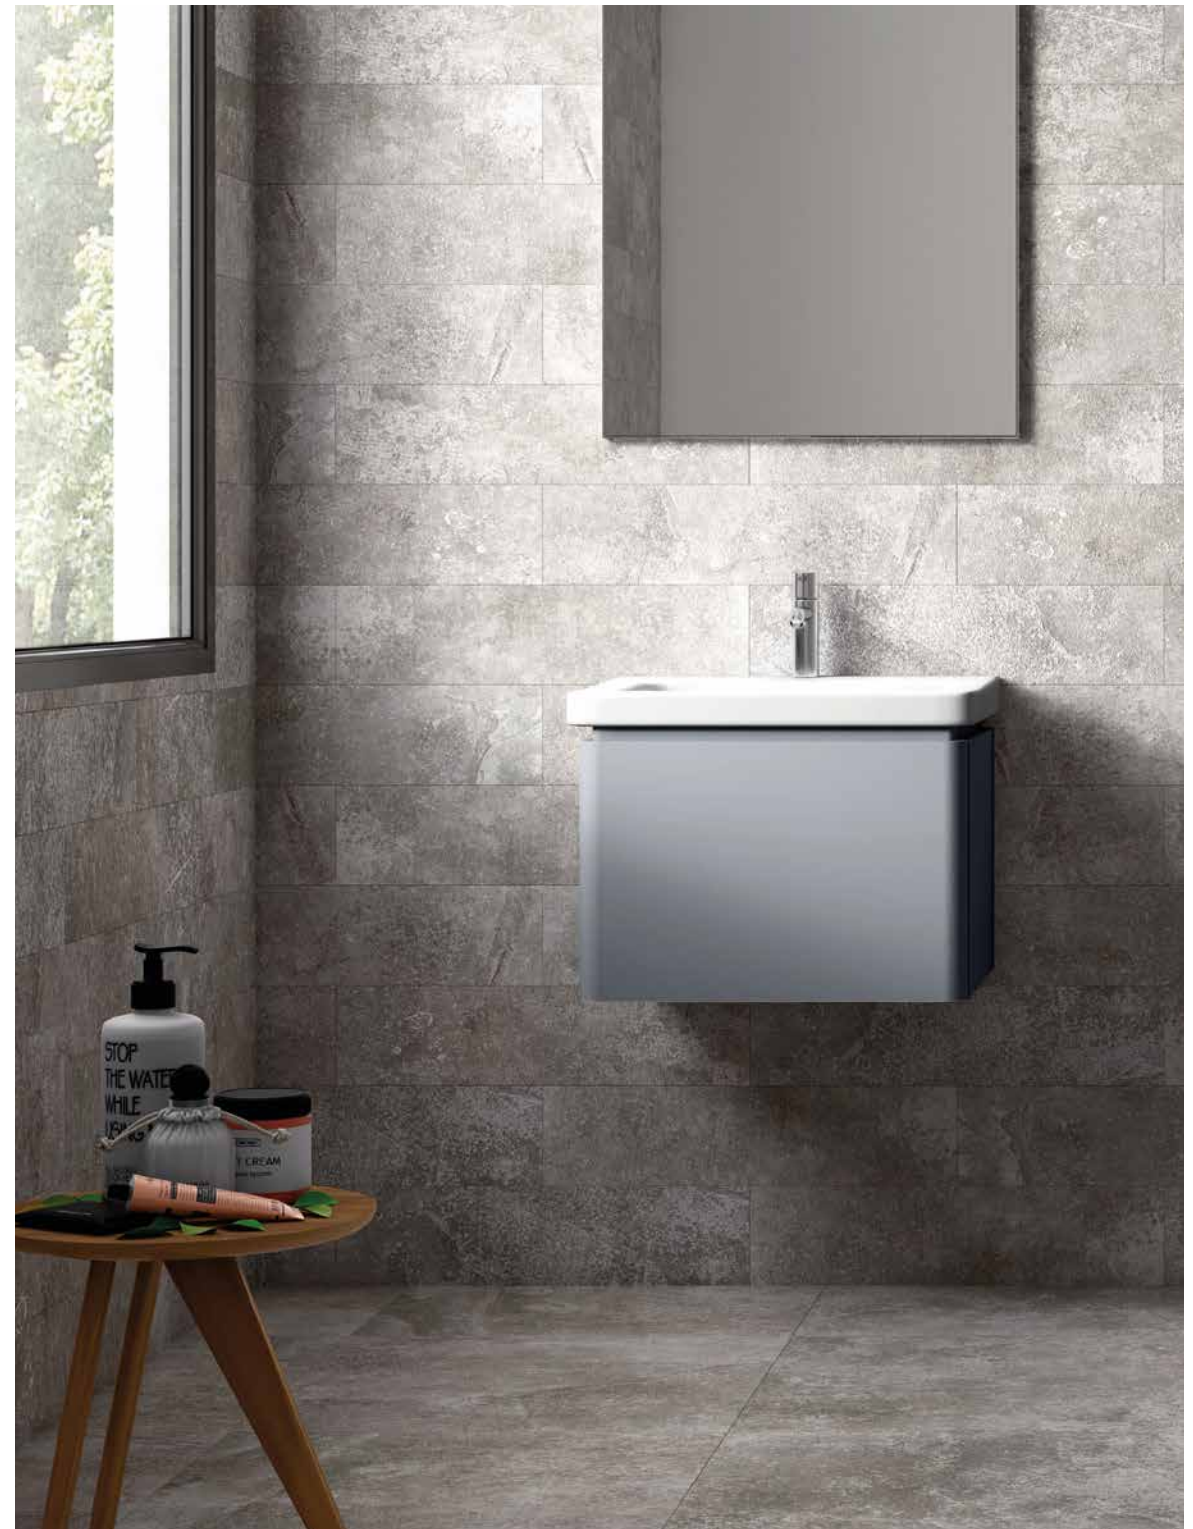

RESORT

FURNITURE
MIRRORS
SANITARY WARE
BRASSWARE
SHOWERING
BATHS
HEATING
ACCESSORIES

H: 500mm D: 393mm W: 432mm

Unit	● Matt White	RAKRSTWBC45600	€629.50
	● Matt Stone	RAKRSTWBC45601	
	● Matt Mushroom	RAKRSTWBC45602	
	● Matt Grey	RAKRSTWBC45603	
	● Matt Denim Blue	RAKRSTWBC45604	

Ceramic Basin	RST45CNRB1	€187.50
TOTAL		€817.00

H: 500mm D: 214mm W: 440mm

Unit	● Matt White	RAKRSTWBU45600	€507.50
	● Matt Stone	RAKRSTWBU45601	
	● Matt Mushroom	RAKRSTWBU45602	
	● Matt Grey	RAKRSTWBU45603	
	● Matt Denim Blue	RAKRSTWBU45604	

Ceramic Basin	RST45SL1RH	€133.50
TOTAL		€641.00

H: 360mm D: 451mm W: 524mm

Unit	● Matt White	RAKRSTWBU55600	€834.50
	● Matt Stone	RAKRSTWBU55601	
	● Matt Mushroom	RAKRSTWBU55602	
	● Matt Grey	RAKRSTWBU55603	
	● Matt Denim Blue	RAKRSTWBU55604	

Ceramic Basin	RST55BAS1	€158.00
TOTAL		€992.50

H: 500mm D: 451mm W: 635mm

Unit	● Matt White	RAKRSTWBU65600	€975.50
	● Matt Stone	RAKRSTWBU65601	
	● Matt Mushroom	RAKRSTWBU65602	
	● Matt Grey	RAKRSTWBU65603	
	● Matt Denim Blue	RAKRSTWBU65604	

Ceramic Basin	RST65BAS1	€202.00
TOTAL		€1177.50