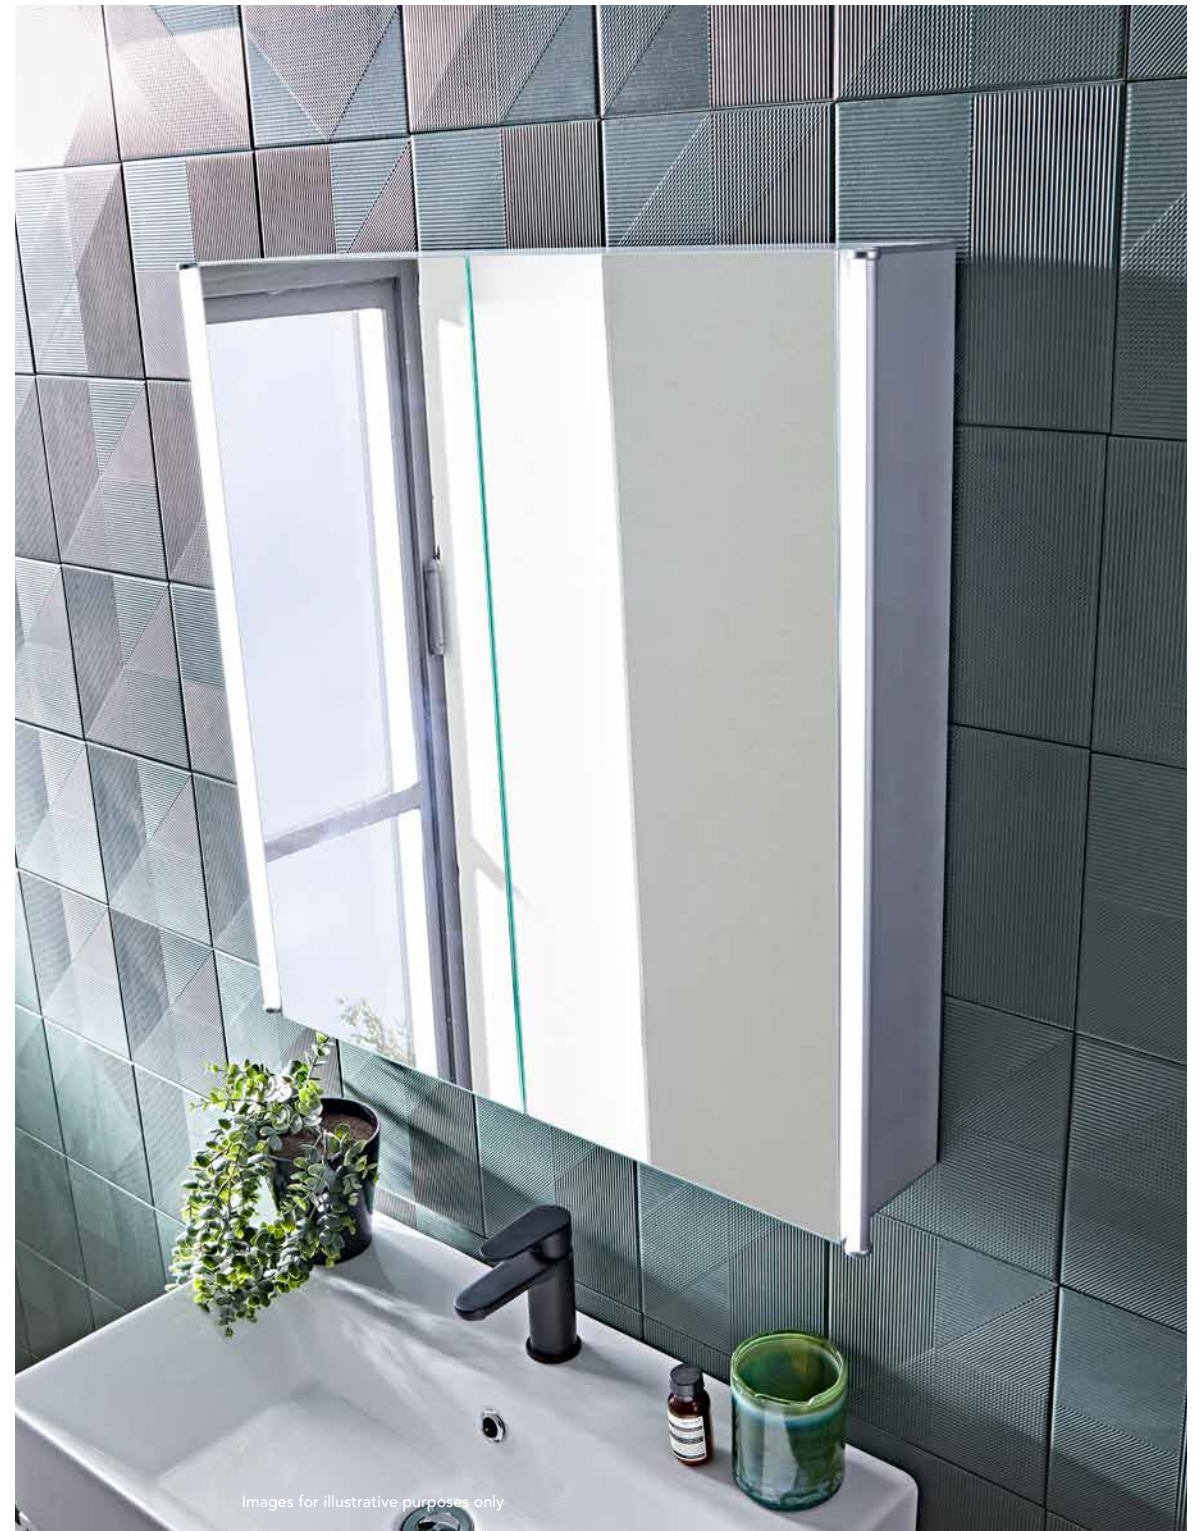

SLEEK

FURNITURE
MIRRORS
SANITARY WARE
BRASSWARE
SHOWERING
BATHS
HEATING
ACCESSORIES

Images for illustrative purposes only