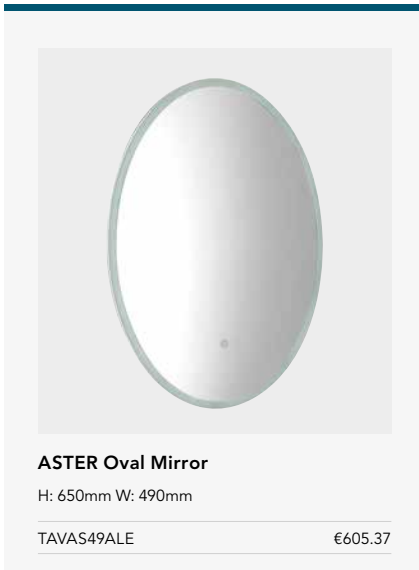

ASTER CIRCULAR

FURNITURE

MIRRORS

SANITARY WARE

BRASSWARE

SHOWERING

BATHS

HEATING

ACCESSORIES

MIRRORS - ASTER CIRCULAR