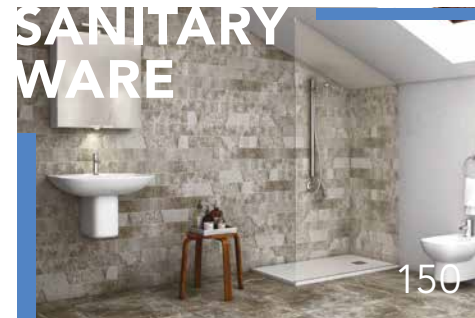

SANITARY WARE