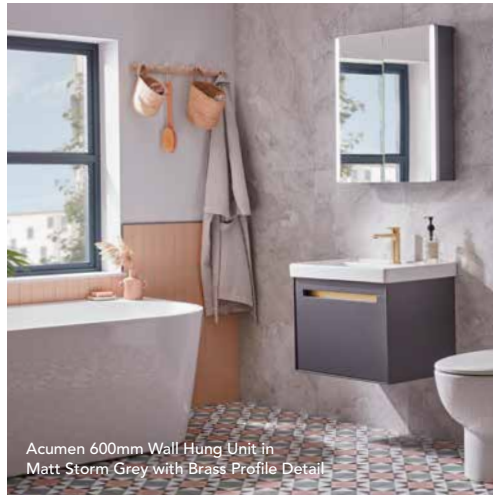

ACUMEN

FURNITURE

MIRRORS

SANITARY WARE

BRASSWARE

SHOWERING

BATHS

HEATING

ACCESSORIES

FURNITURE - ACUMEN