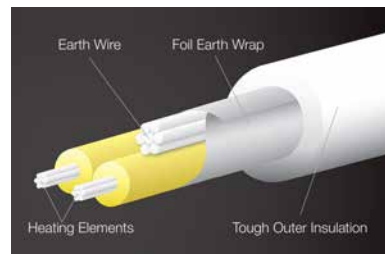

USE ANY COMBINATION OF THE FOLLOWING TO HEAT THE REQUIRED AREA.
ALWAYS CHOOSE THE MAT OR COMBINATION THAT IS EQUAL TO OR LESS THAN YOUR REQUIRED AREA.

Code	Product	Output Watts / m.sq.	Total Output Watts	Area Covered Square Metres	Matt Size	Price
COSYTM10	TM1	160	160	1	0.5m x 2.0m	€177.00
COSYTM15	TM1.5	160	240	1.5	0.5m x 3.0m	€235.50
COSYTM20	TM2	160	320	2	0.5m x 4.0m	€293.00
COSYTM25	TM2.5	160	400	2.5	0.5m x 5.0m	€351.00
COSYTM30	TM3	160	480	3	0.5m x 6.0m	€391.00