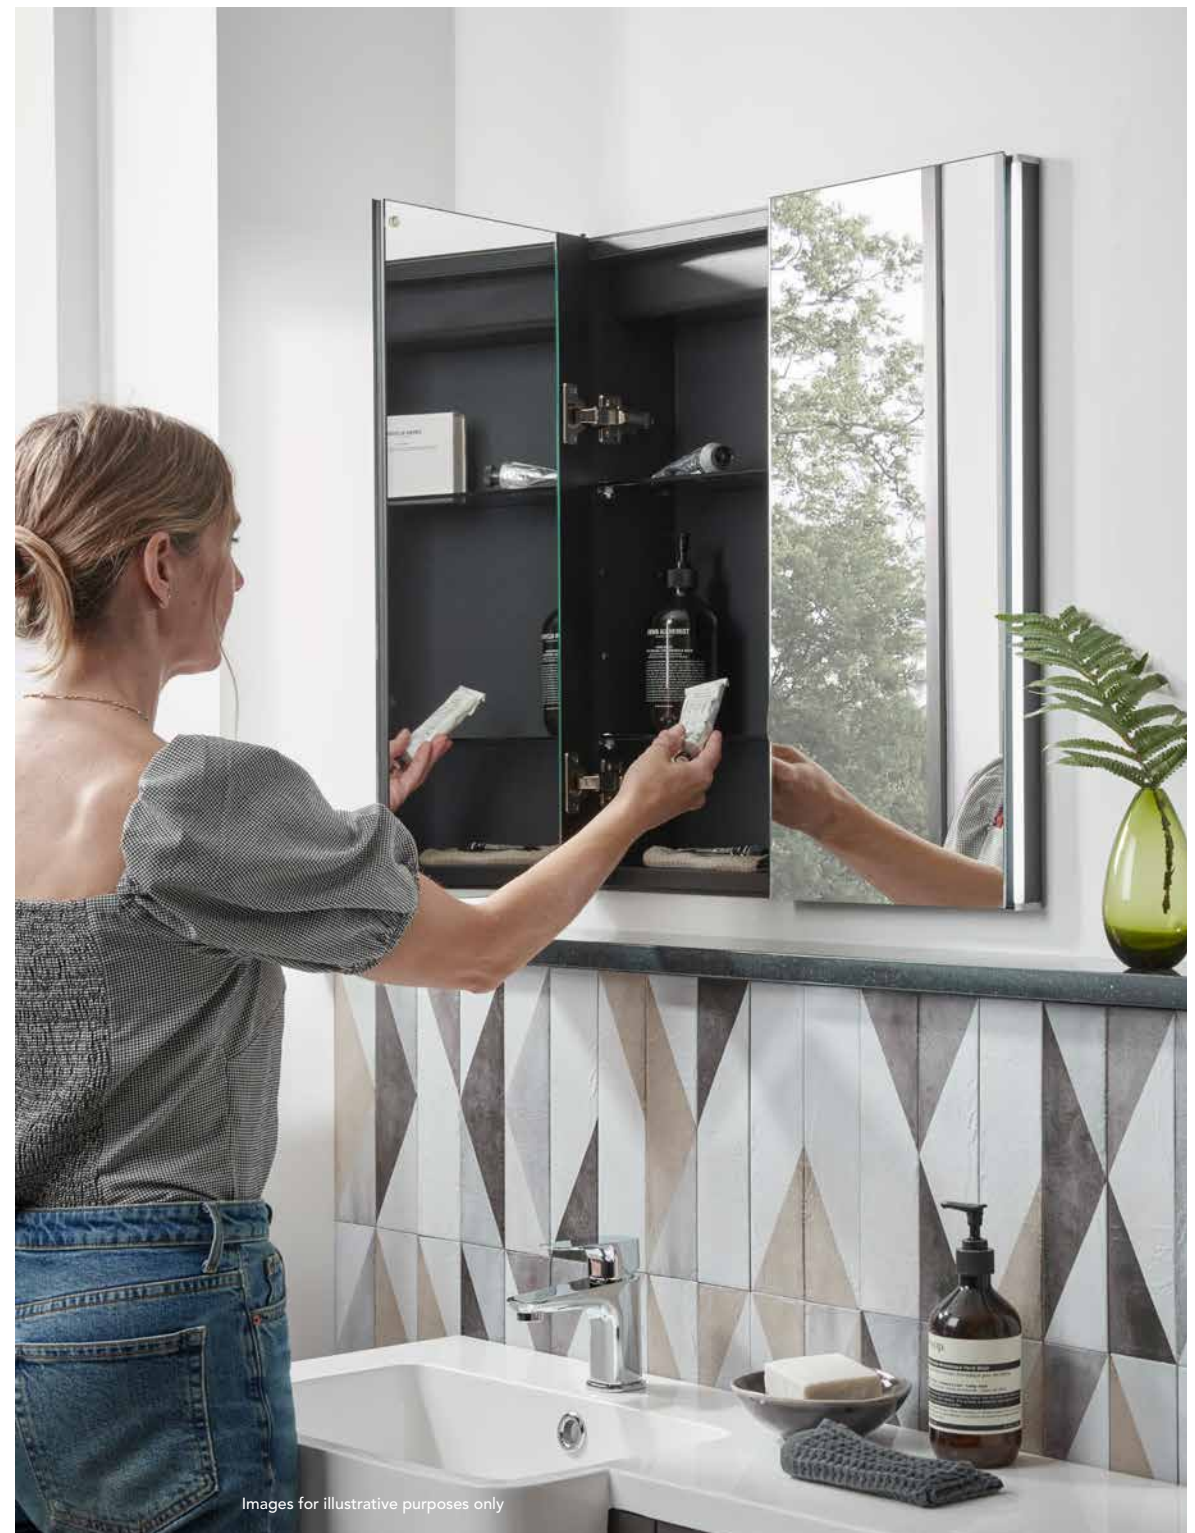

**FACADE**  
Double Door Recessed  
Mirror Cabinet

H: 650mm W: 1000mm  
D: 130mm

TAVFCC100U

€1061.61

Note: The Facade Mirror can be surface mounted or recessed.

Images for illustrative purposes only

-  TOUCH SENSOR
-  HEATED DEMISTER
-  LED LIGHTING
-  SHAVING SOCKET
-  IP44 RATED
-  2 YEAR WARRANTY