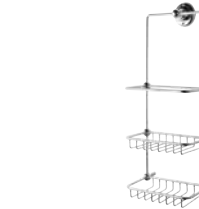

Carlton Shower Tidy

Code ULH316 €214.50