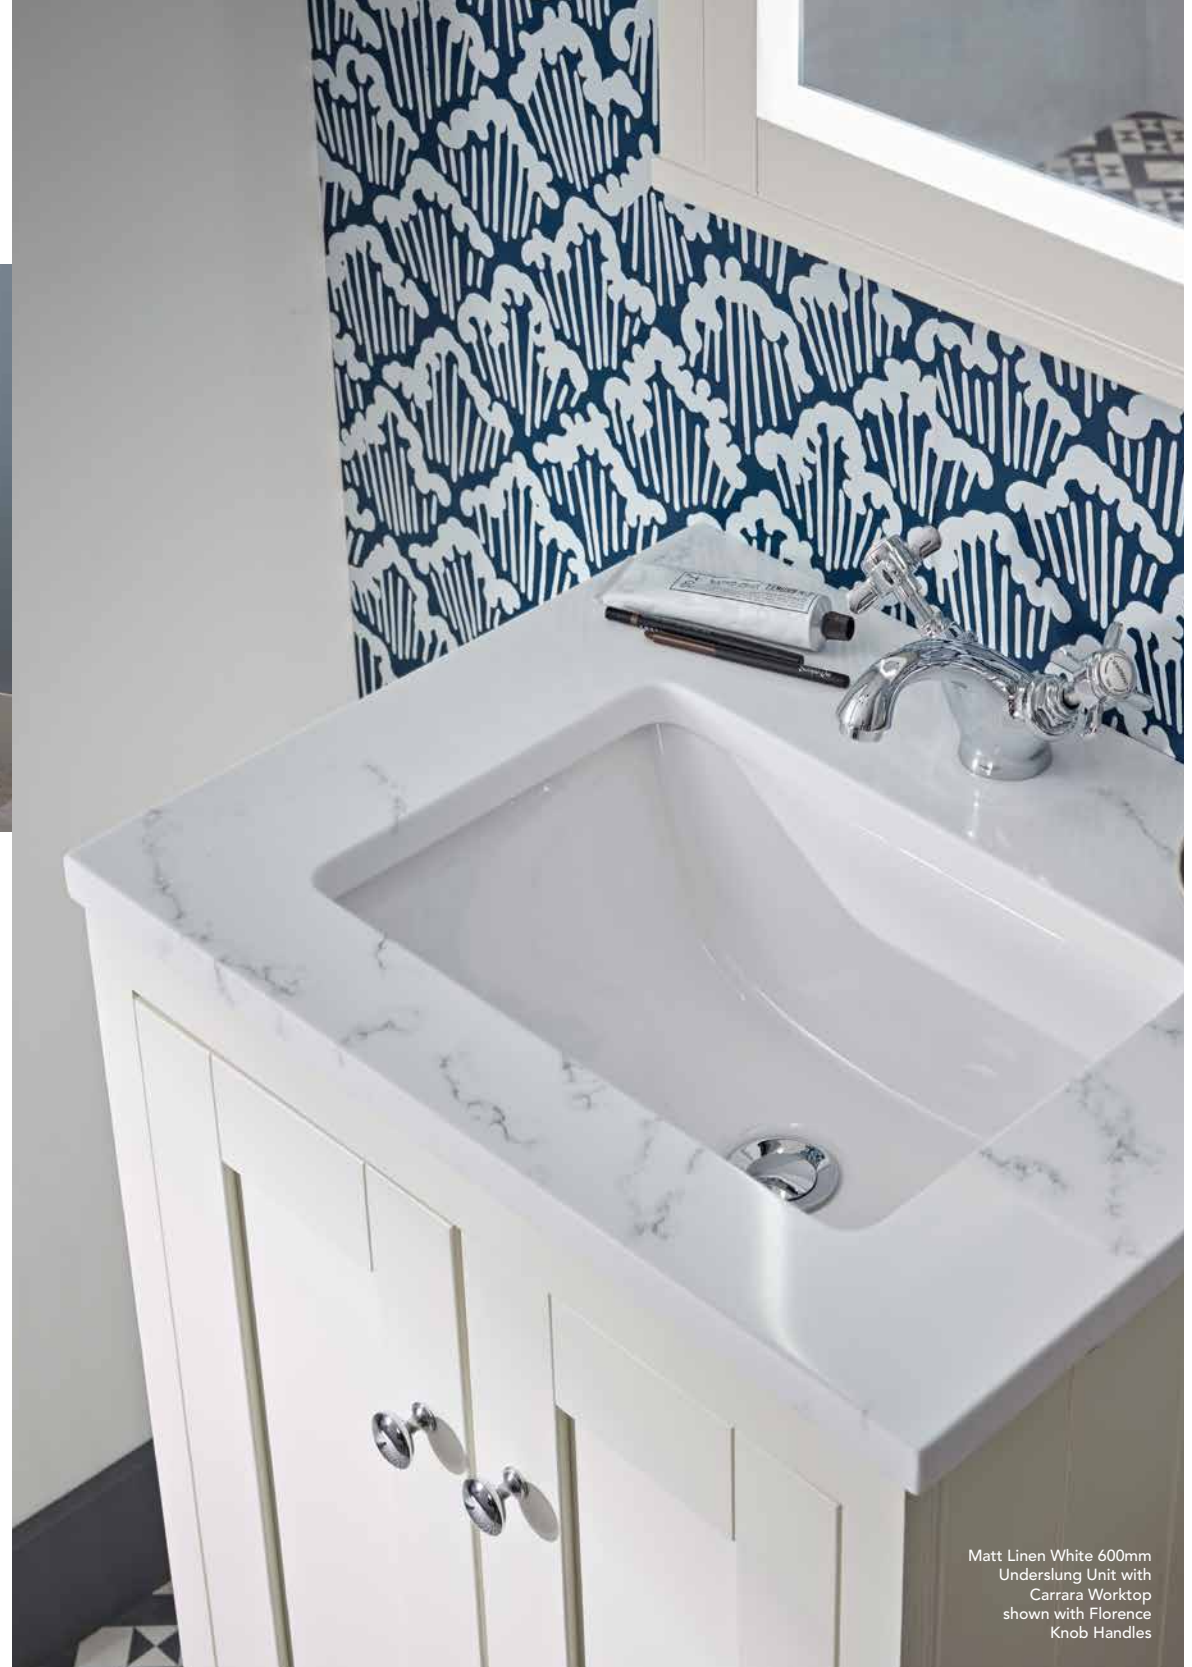

Matt Linen White 600mm Underslung Unit with Carrara Worktop shown with Florence Knob Handles

All prices inclusive of VAT

RTLARGE.IE