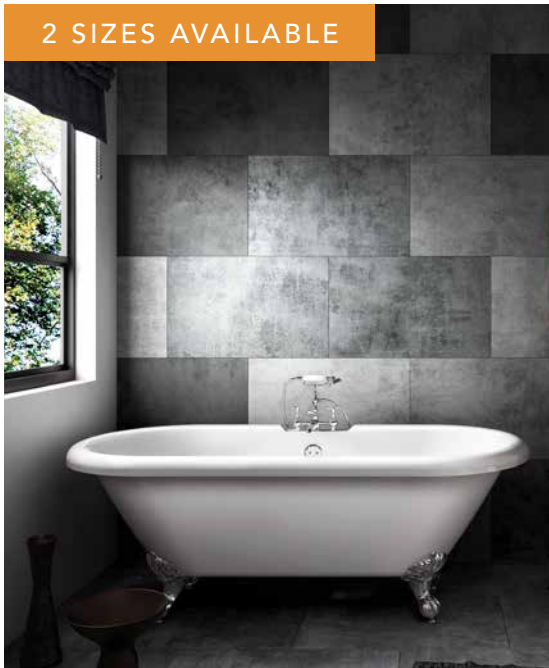

TRADITIONAL ROLL TOP

2 SIZES AVAILABLE

Traditional Roll Top Bath

L: 1695mm
W: 735mm
H: 620mm
Water Capacity: 184 litres

Note:
Comes with claw feet.

Code A201/17

Price €975.00

Traditional Roll Top Bath

L: 1500mm
W: 735mm
H: 620mm
Water Capacity: 150 litres

Note:
Comes with claw feet

Code A201/15

Price €975.00

Also available with black legs as an optional extra

Code A2LEGSETB

Price €150.00

Custom colours available upon request.