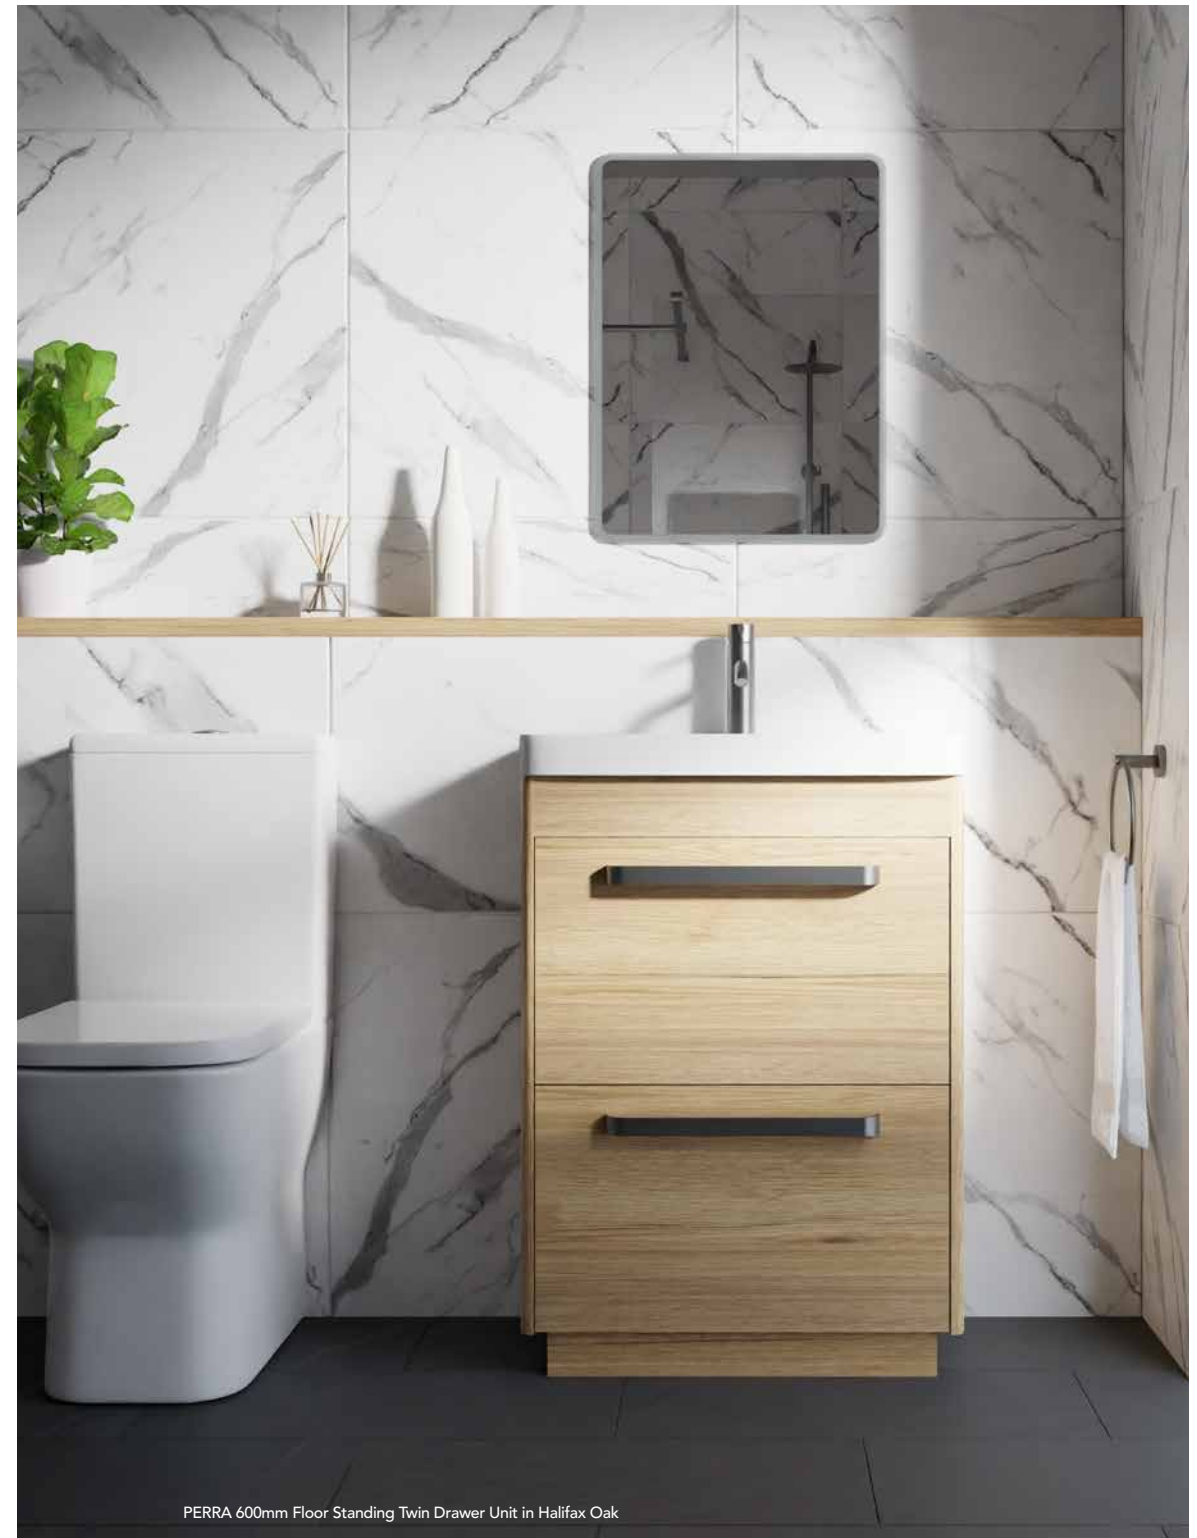

ACCESSORIES

PERRA 600mm Wall Hung Single Drawer Unit in Halifax Oak

PERRA 600mm Wall Hung Single Drawer Unit in Matt Anthracite

PERRA 600mm Floor Standing Twin Drawer Unit in Halifax Oak

Note: images for illustrative purposes only.