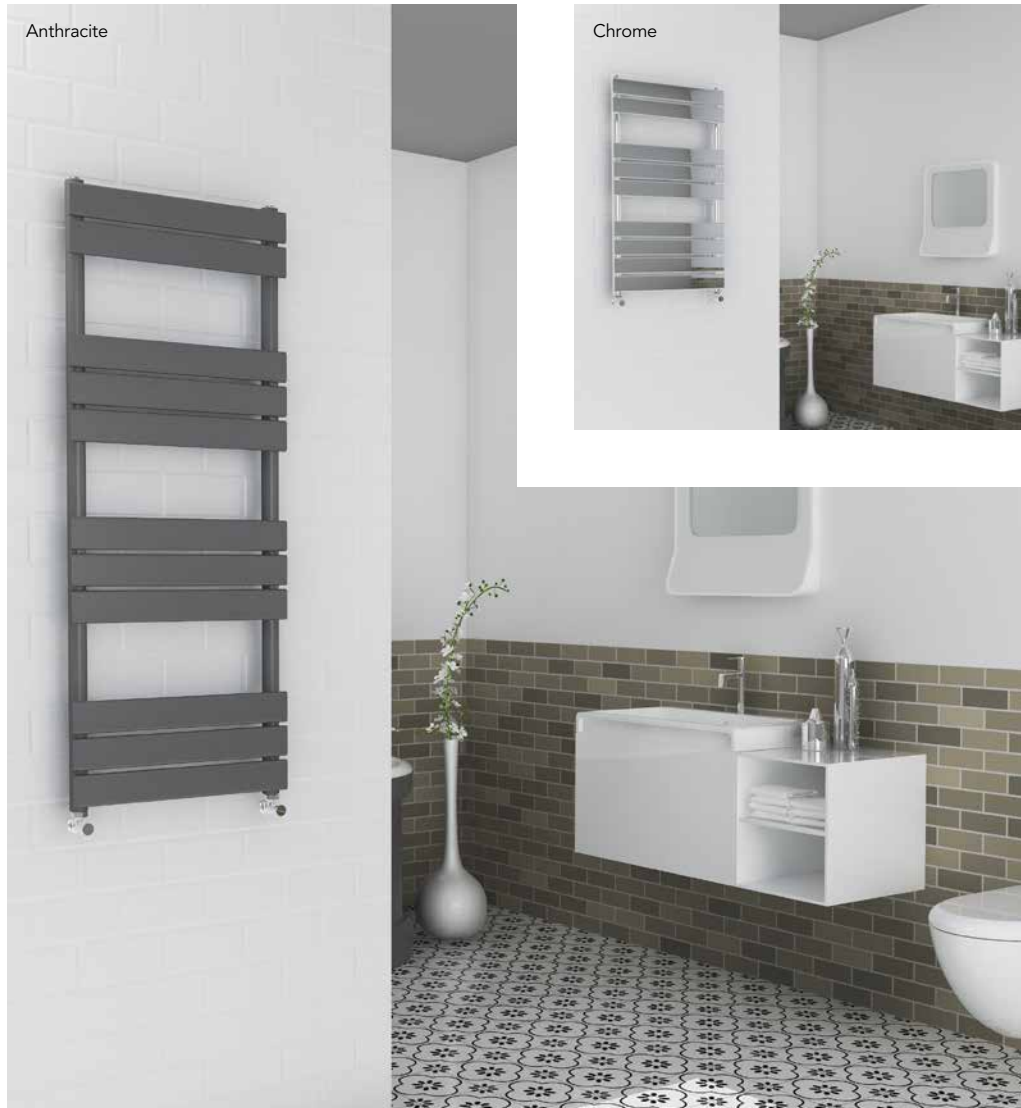

MILAN

● CHROME ● ANTHRACITE AVAILABLE IN THESE COLOURS

● ANTHRACITE AVAILABLE IN THESE COLOURS

TURIN

Milan Chrome
H: 900mm W: 500mm

Pipe Centres	450mm
BTU Δ50°	888
BTU Δ60°	1095

● Chrome

UMIL9050 €448.50

Milan Chrome
H: 1300mm W: 500mm

Pipe Centres	450mm
BTU Δ50°	1300
BTU Δ60°	1603

● Chrome

UMIL13050 €597.50

Milan Anthracite
H: 900mm W: 500mm

Pipe Centres	450mm
BTU Δ50°	1210
BTU Δ60°	1479

● Anthracite

UMIL9050A €344.00

Milan Anthracite
H: 1300mm W: 500mm

Pipe Centres	450mm
BTU Δ50°	1772
BTU Δ60°	2166

● Anthracite

UMIL13050A €448.50

Turin Anthracite
H: 850mm W: 500mm

Pipe Centres	300mm
BTU Δ50°	1822
BTU Δ60°	2227

● Anthracite

UTUR8550A €413.00

Turin Anthracite
H: 1200mm W: 500mm

Pipe Centres	300mm
BTU Δ50°	2506
BTU Δ60°	3063

● Anthracite

UTUR12050A €542.00