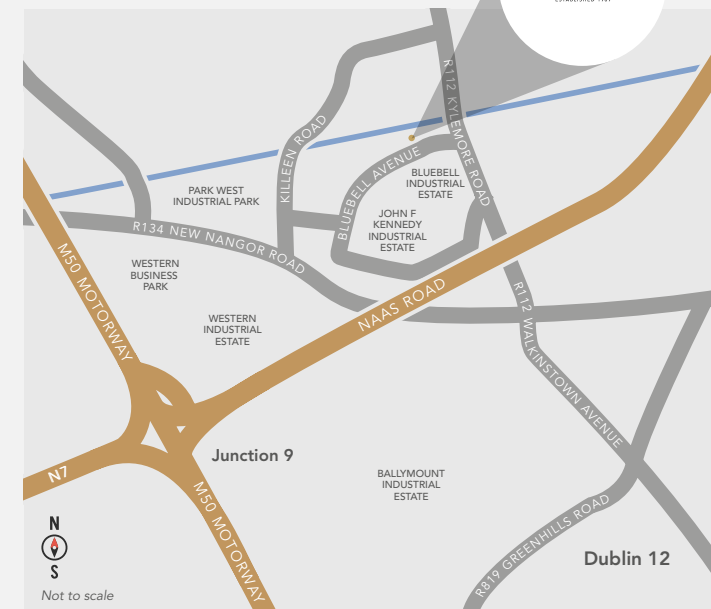

## VISIT OUR SHOWROOM

(By appointment only)  
Unit 2, Bluebell Industrial Estate,  
Dublin 12

Scan the QR code  
above to book  
an appointment

R.T. LARGE  
ESTABLISHED 1949