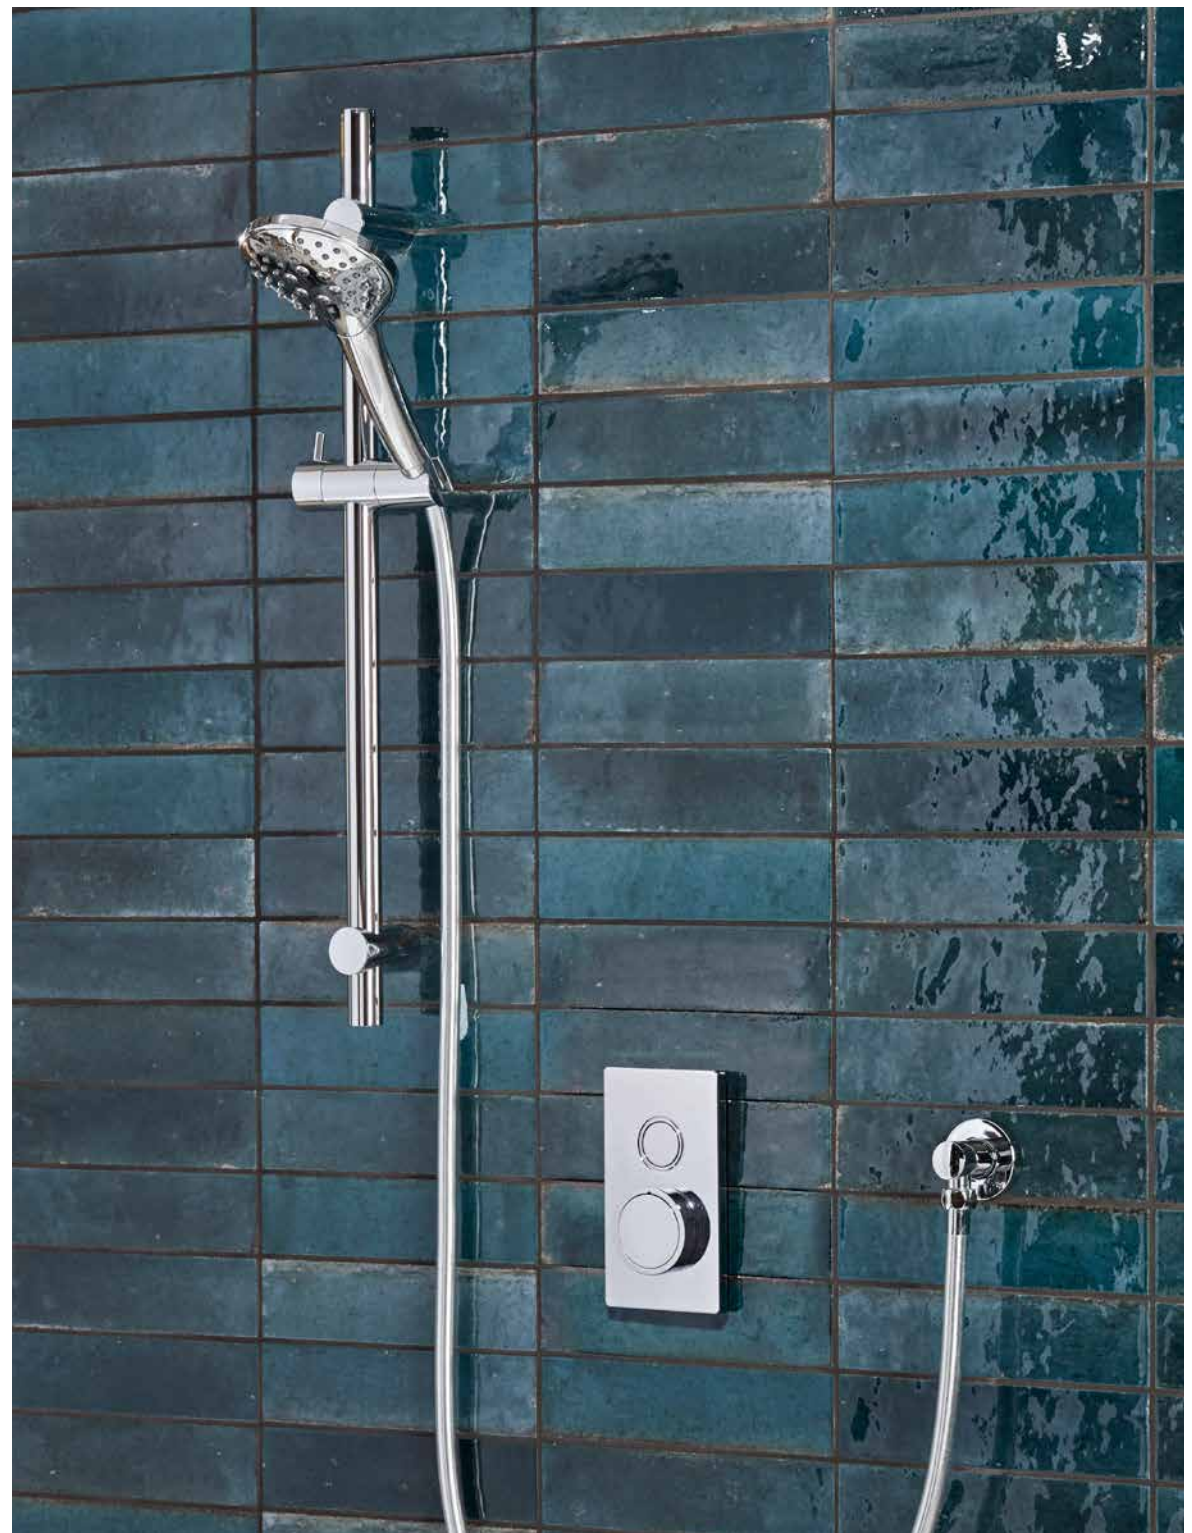

TAVSAX2750 €1095.32