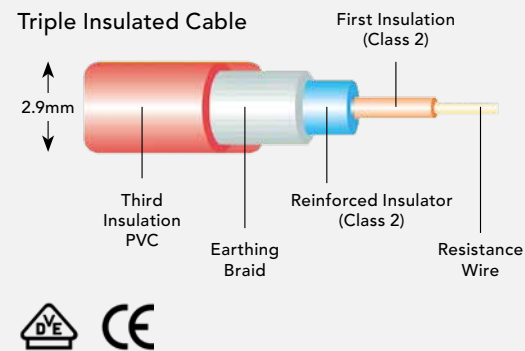

COSYTOES

Suitable for domestic and commercial installations, Cosytoes TRADEMAT is ideal for almost anywhere that requires efficient and economical heating.

Now you can have the affordable luxury and practicality of a tile or stone floor that is warm and inviting to walk on, even on the coldest days.

Cosytoes TRADEMAT can also be installed in a screed or self-levelling compound under most floor finishes such as hardwood and laminate following manufacturers advice, and carpet or vinyl.

- Completely safe
- Maintenance free
- Efficient, intelligent control
- 160 watts per square metre
- Safe 9 watts per linear metre
- Suitable for insulated concrete or timber sub-floors
- More wall space, no radiators
- Healthier environment, less airborne dust

“That warm comfortable feeling begins with the feet”

3 Simple and Easy Steps

1. **1. EASY TO SIZE**
   Floor area in sq.m. less than 10%, less any area of fixed objects.
2. **2. EASY TO LAY**
   Staple, hot glue, clip, screw or use Cosytoes plastic push in fixings to fix down the backing net. Cut the net between wire loops to change direction. Correct spacing assured. Simply tile the floor as normal using flexible adhesive.
3. **3. EASY TO USE**
   Use Cosytoes pre-programmed Timerstat for accurate simple time and temperature control.

Full installation instructions included.