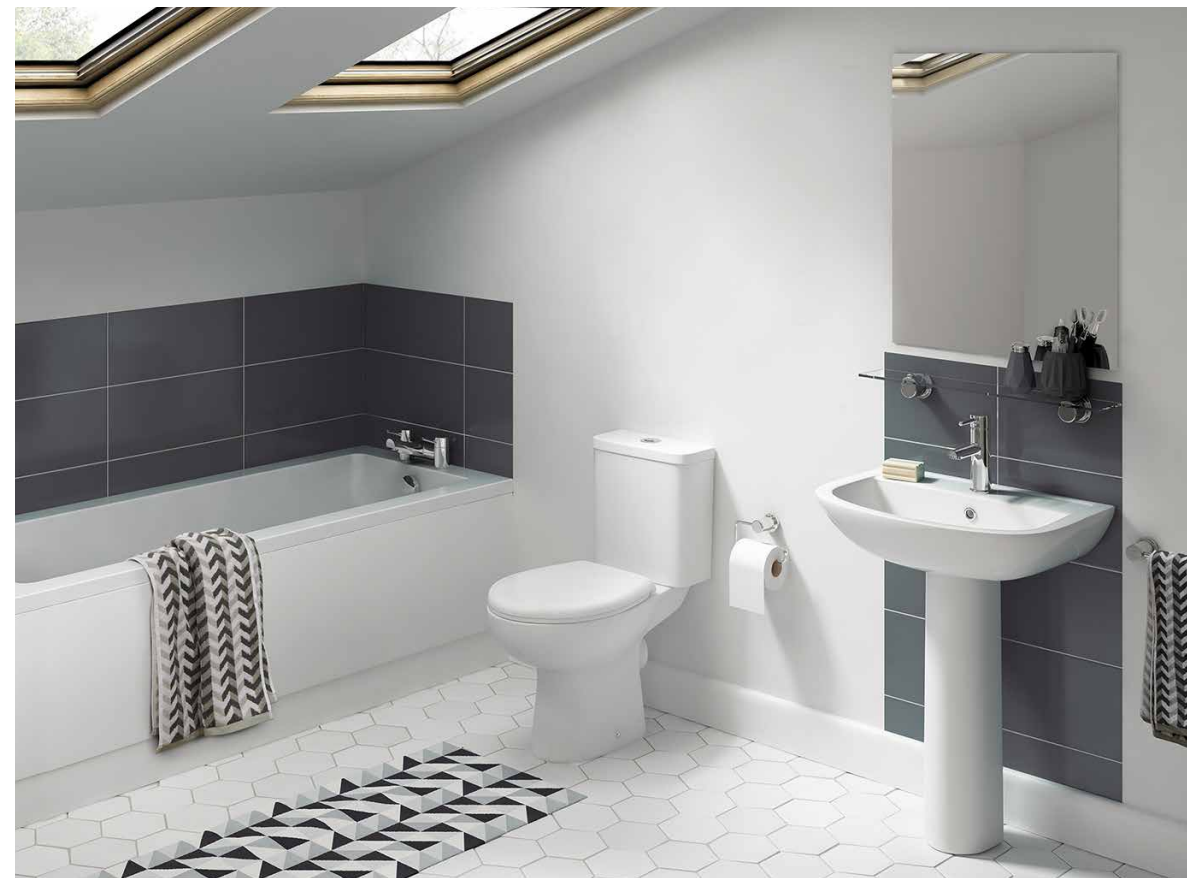

KOTA

H: 1033mm D: 790mm W: 360mm

Pan	CKOTDOCMLLPAN	€240.00
Cistern	CKOTTANLLS	€141.50
Seat	SCSOFTCL	€65.50
		€447.00

H: 941mm D: 748mm W: 355mm

Pan	CKOTDOCMLLPAN	€240.50
Cistern	CKOTCCTAN	€160.50
or	CKOTDOCMLLPAN	€160.50
Seat	SCSOFTCL	€65.50
		€466.50

Standard Lever
Spatula Lever

H: 849mm D: 748mm W: 355mm

CKOTCCPANPKH	€334.00

H: 765mm D: 476mm W: 371mm

Pan	CKOTLLPAN	€98.00
Cistern	CKOTTANLLS	€141.50
Seat	SCSOFTCL	€65.50
		€305.00

H: 764mm D: 614mm W: 345mm

Pan	CKOTPANPKSS	€349.50

H: 760mm D: 630mm W: 360mm

CKOTCCPANPK	€247.50

H: 395mm D: 520mm W: 366mm

Pan	CKOTBTWPAN	€166.50
Seat	UNTS010	€52.00
		€218.50

H: 376mm D: 521mm W: 357mm

Pan	CKOTPANWH	€222.00
Seat	UNTS010	€52.00
		€274.00

H: 355mm D: 524mm W: 360mm

Pan	CKOTPANJUN	€271.00
Seat	SCR12WH	€96.50
		€367.50

H: 312mm D: 480mm W: 305mm

Pan	CKOTPANINF	€245.50
Seat	SCJ53WH	€89.50
		€335.00

H: 361mm D: 201mm W: 460mm

CKOTTANLLS	€141.50

H: 665mm D: 315mm W: 410mm

CKOTURI600	€287.50

H: 500mm D: 302mm W: 380mm

CKOTURI500	€195.50

H: 400mm D: 245mm W: 300mm

CKOTURI400	€141.00

H: 361mm D: 201mm W: 460mm

CKOTTANLLB	€160.50

H: 630mm D: 320mm W: 150mm

CKOTURIC13	€216.00

H: 320mm D: 275mm W: 455mm

CKOTURIC9	€205.50

H: 630mm D: 320mm W: 150mm

CKOTURIDIV	€171.50