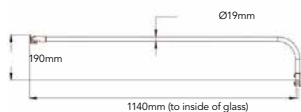

Features:

- 8mm toughened glass
- 1900mm high
- Easy clean glass
- Hinged deflector panel
- 1m support bar
- T-Piece for end panel support
- Additional height support bar