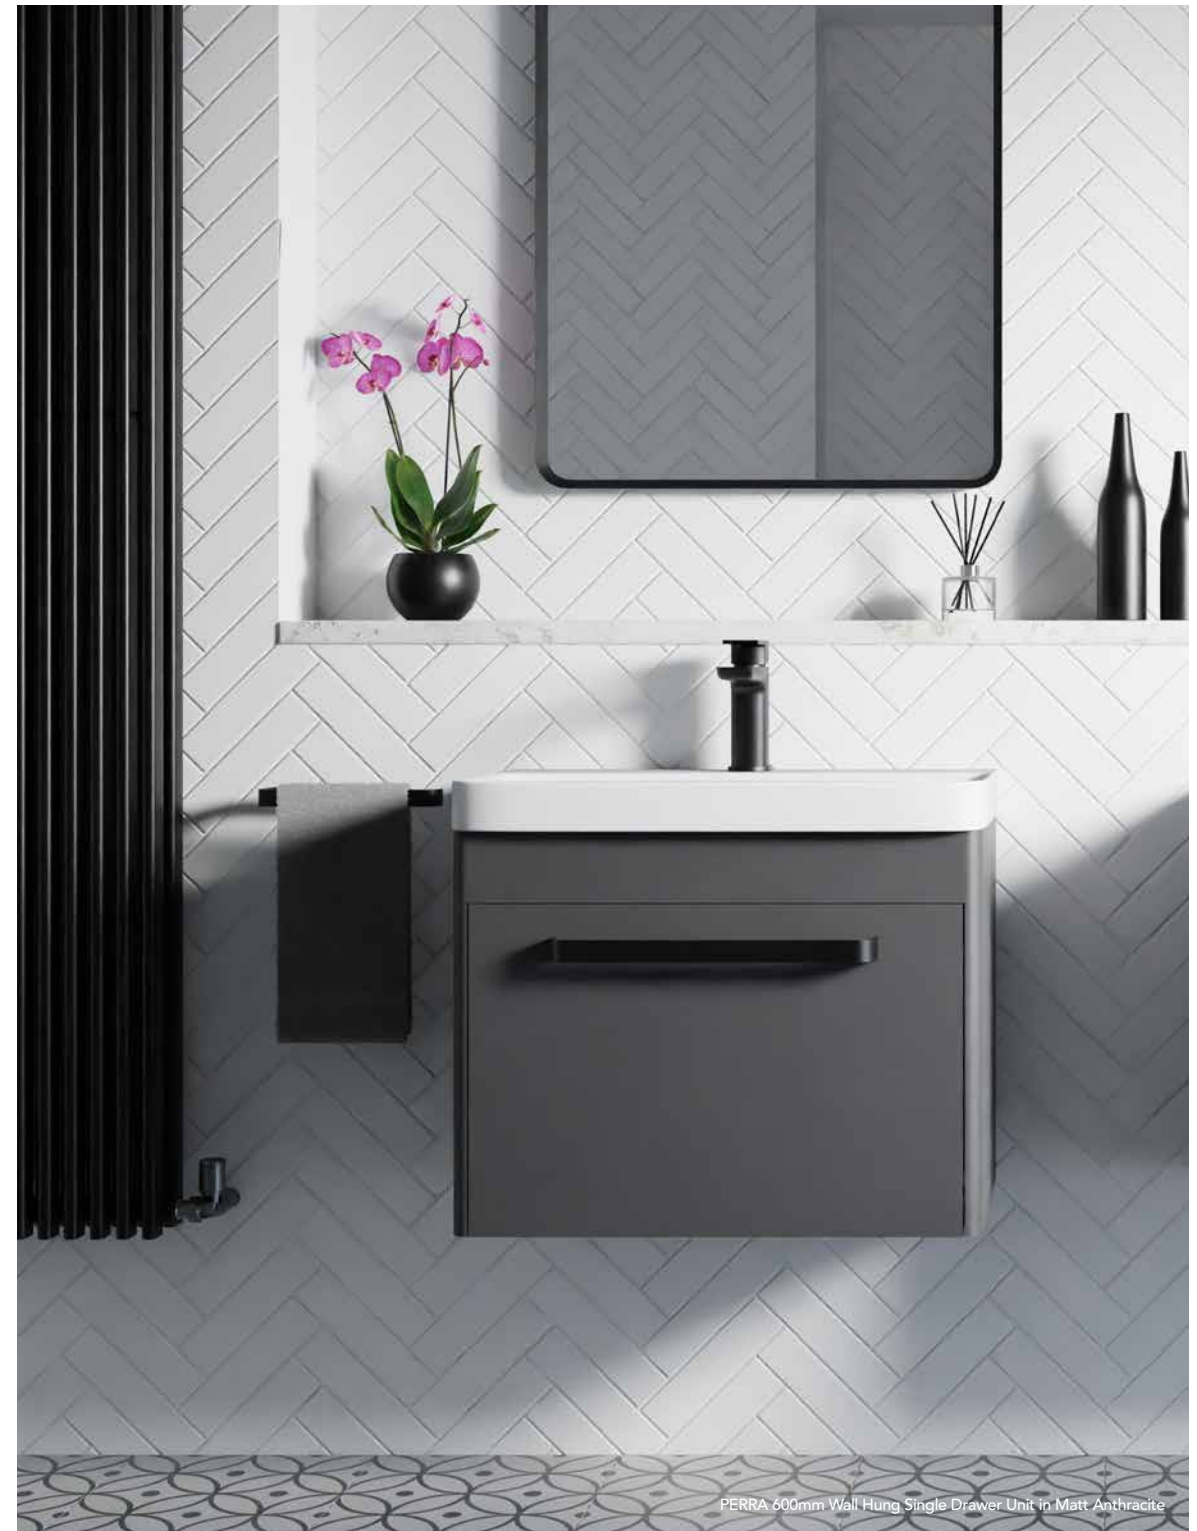

PERRA

H: 500mm D: 355mm W: 505mm

Unit	● Matt Anthracite ● Halifax Oak	PER50WHAN PER50WHHO	€446.00
Ceramic Basin		PER50BAS	€126.00
Handle		RTH01C136	€18.20
TOTAL			€590.20

H: 500mm D: 355mm W: 610mm

Unit	● Matt Anthracite ● Halifax Oak	PER60WHAN PER60WHHO	€538.50
Ceramic Basin		PER60BAS	€148.50
Handle		RTH01C479	€44.23
TOTAL			€731.23

H: 850mm D: 355mm W: 505mm

Unit	● Matt Anthracite ● Halifax Oak	PER50FLAN PER50FLHO	€708.00
Ceramic Basin		PER50BAS	€126.00
Handle x2		RTH01C136	€18.20
TOTAL			€870.40

H: 850mm D: 355mm W: 610mm

Unit	● Matt Anthracite ● Halifax Oak	PER60FLAN PER60FLHO	€767.50
Ceramic Basin		PER60BAS	€148.50
Handle x2		RTH01C479	€44.23
TOTAL			€1004.46

Note: handles / knobs are sold individually.
Note: images for illustrative purposes only.

PERRA 600mm Wall Hung Single Drawer Unit in Matt Anthracite

All prices inclusive of VAT
RTLARGE.IE