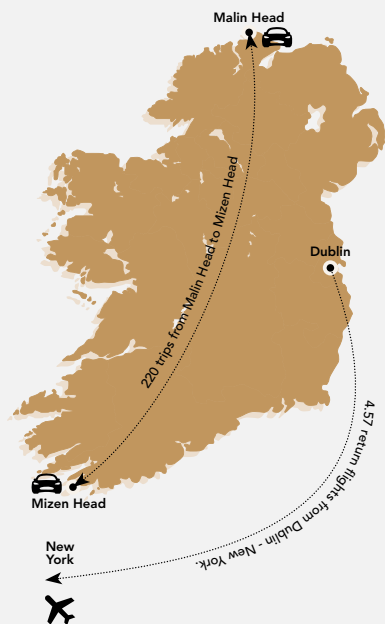

NEW, IMPROVED AND MORE ENVIRONMENTALLY CONSCIOUS SIZE

From reducing the size of our brochure to this new bespoke size we are proud to be able to reduce our environmental impact by the following parameters;

10.86 tonnes
of carbon emissions would be reduced Carbon Balancing our paper order.

2763 kWh
saved by reducing the electrical energy usage of the job.

36,727
Car miles neutralised.

3.06
Equivalent of taking this many average petrol cars off the road each year.

220 times
you could drive the distance from Malin Head to Mizen Head.

4,57
Number of passenger return flights Dublin - New York.

7,599m²
of High Conservation Land preserved and protected.

1.06
Equivalent football pitches of land preserved & protected.

Part of the **Sanbra Group**

R.T. LARGE

ESTABLISHED 1969

THE COMPLETE BATHROOM PORTFOLIO