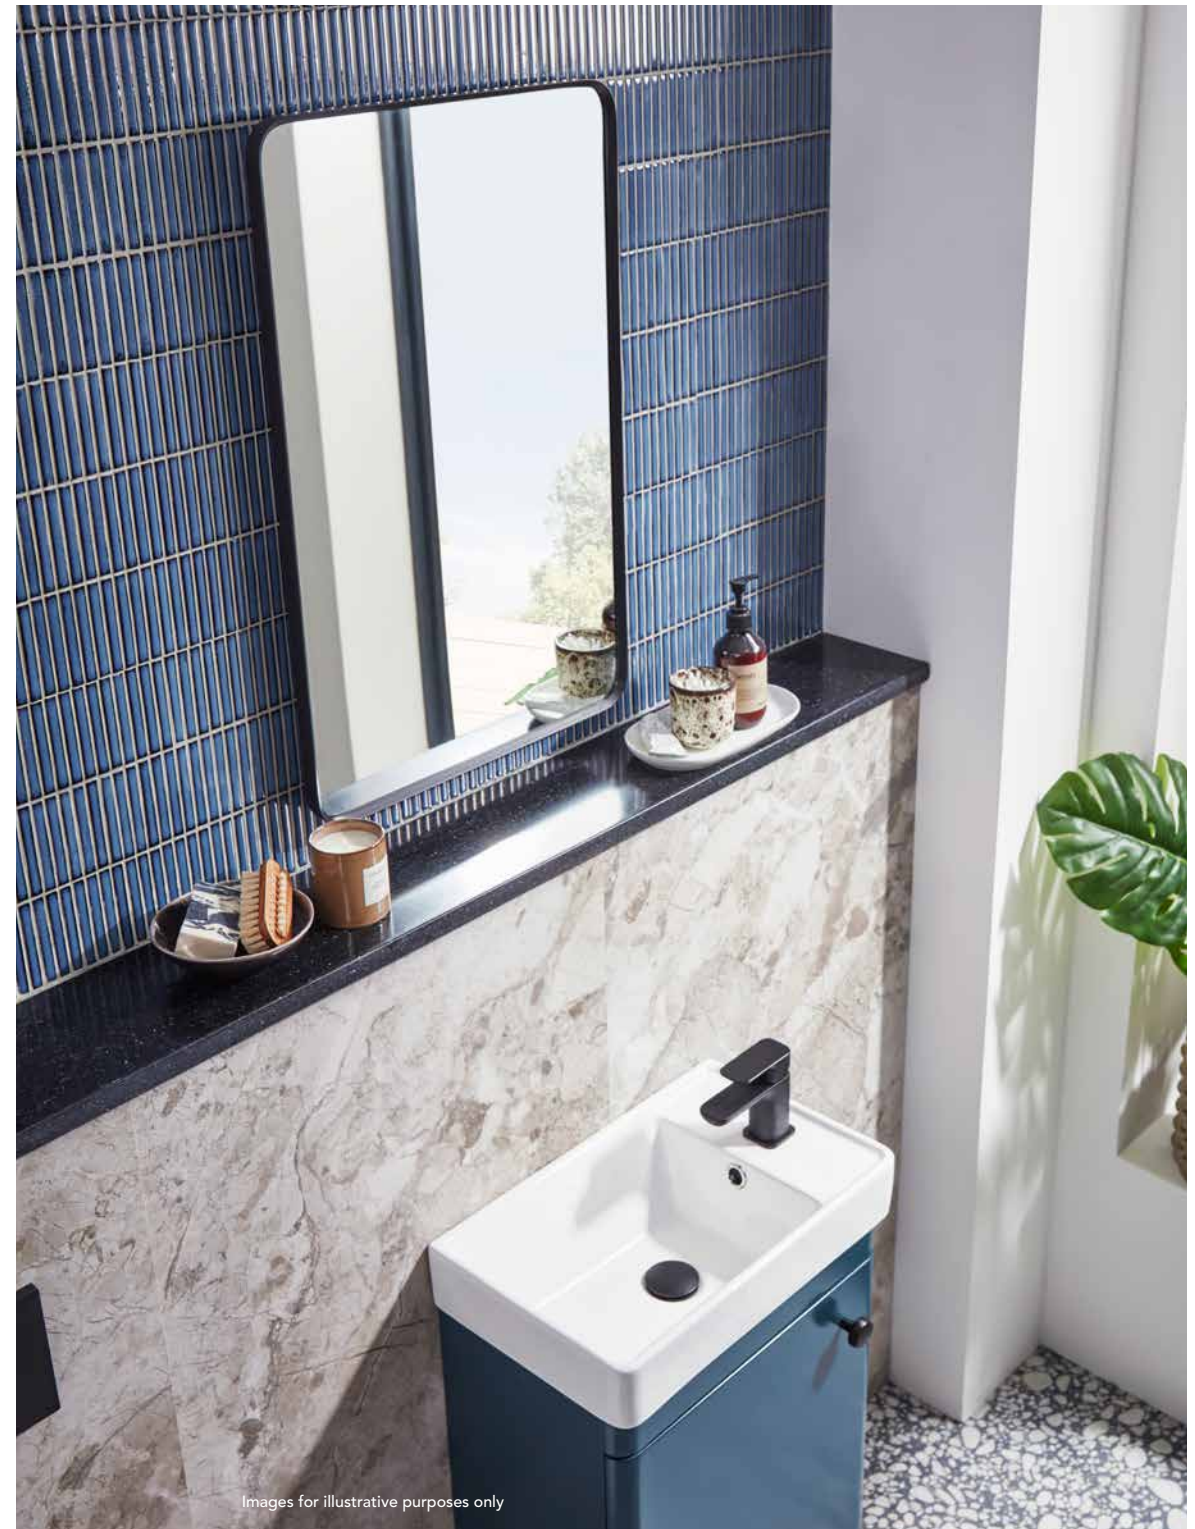

VERGE

FURNITURE

MIRRORS

SANITARY WARE

BRASSWARE

SHOWERING

BATHS

HEATING

ACCESSORIES

H: 700mm W: 450mm
D: 38mm

TAVVRM045

€210.43

H: 800mm W: 600mm
D: 38mm

TAVVRM060

€267.30

H: 800mm W: 500mm
D: 38mm

TAVVRM50P

€281.20

H: 700mm W: 500mm
D: 38mm

TAVVRM50V

€267.30

H: 600mm W: 600mm
D: 38mm

TAVVRM60C

€196.53

H: 800mm W: 800mm
D: 38mm

TAVVRM80C

€281.20

Images for illustrative purposes only

MIRRORS - VERGE