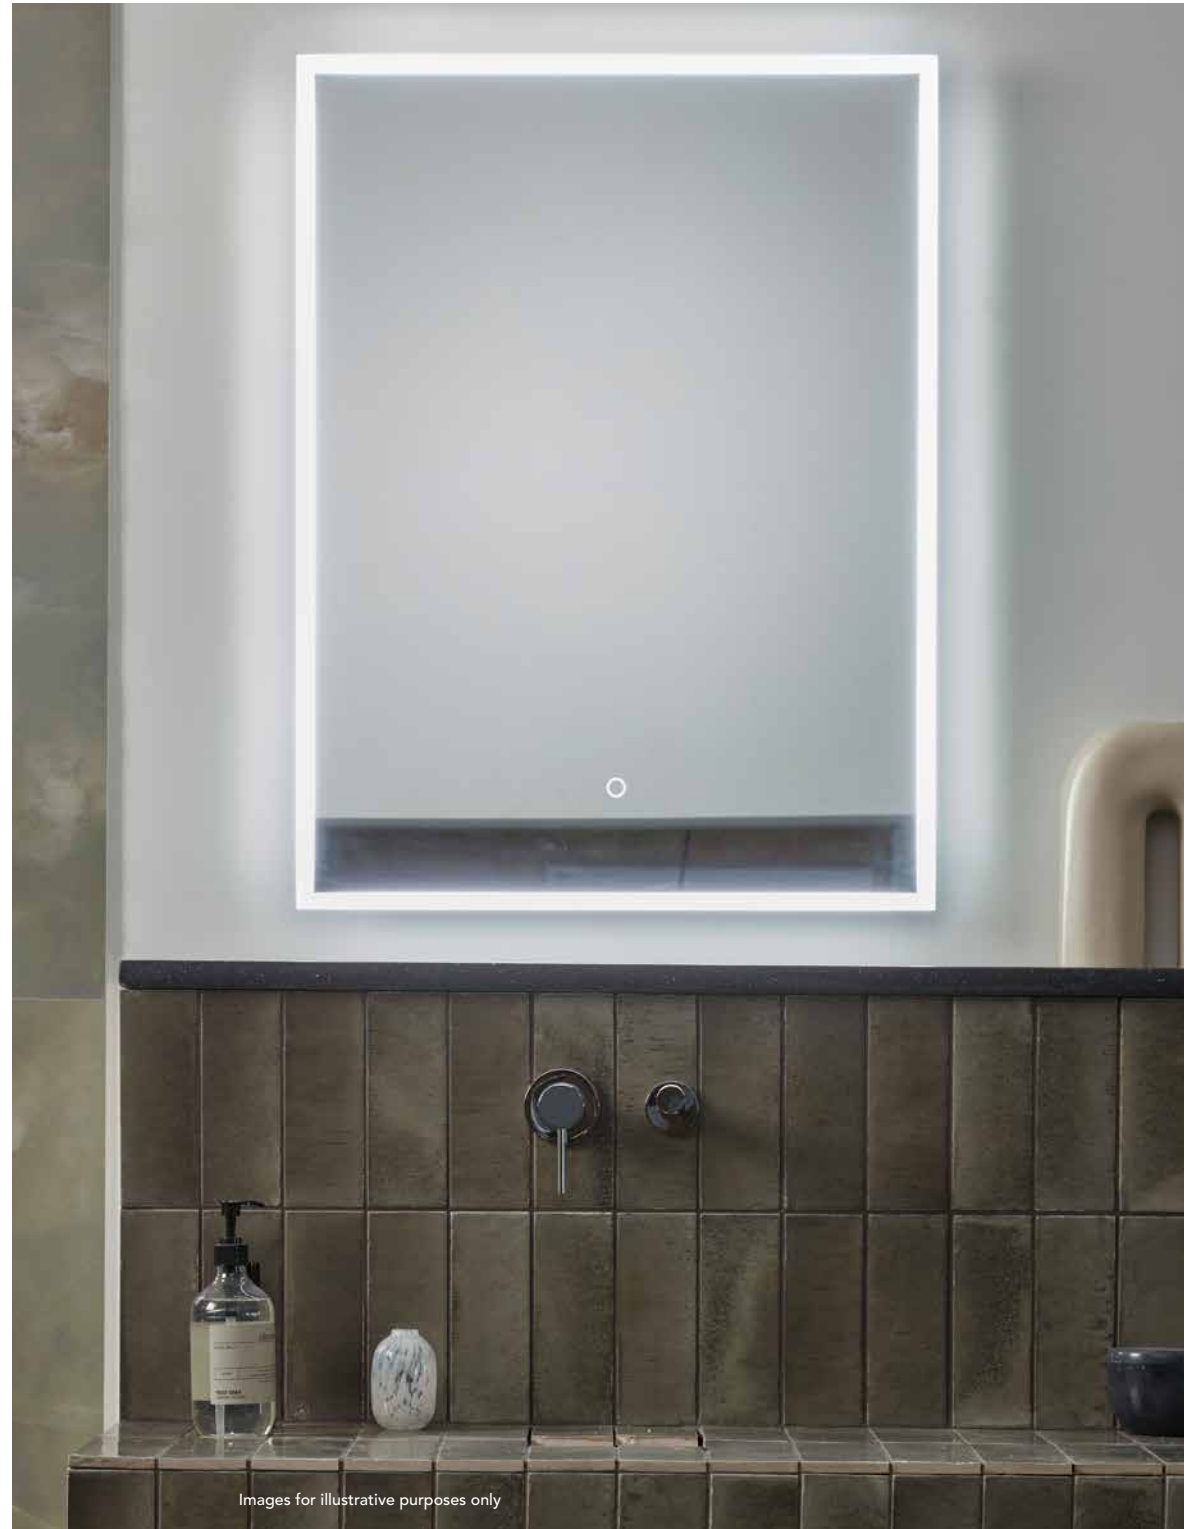

Images for illustrative purposes only

MIRRORS - CADENCE