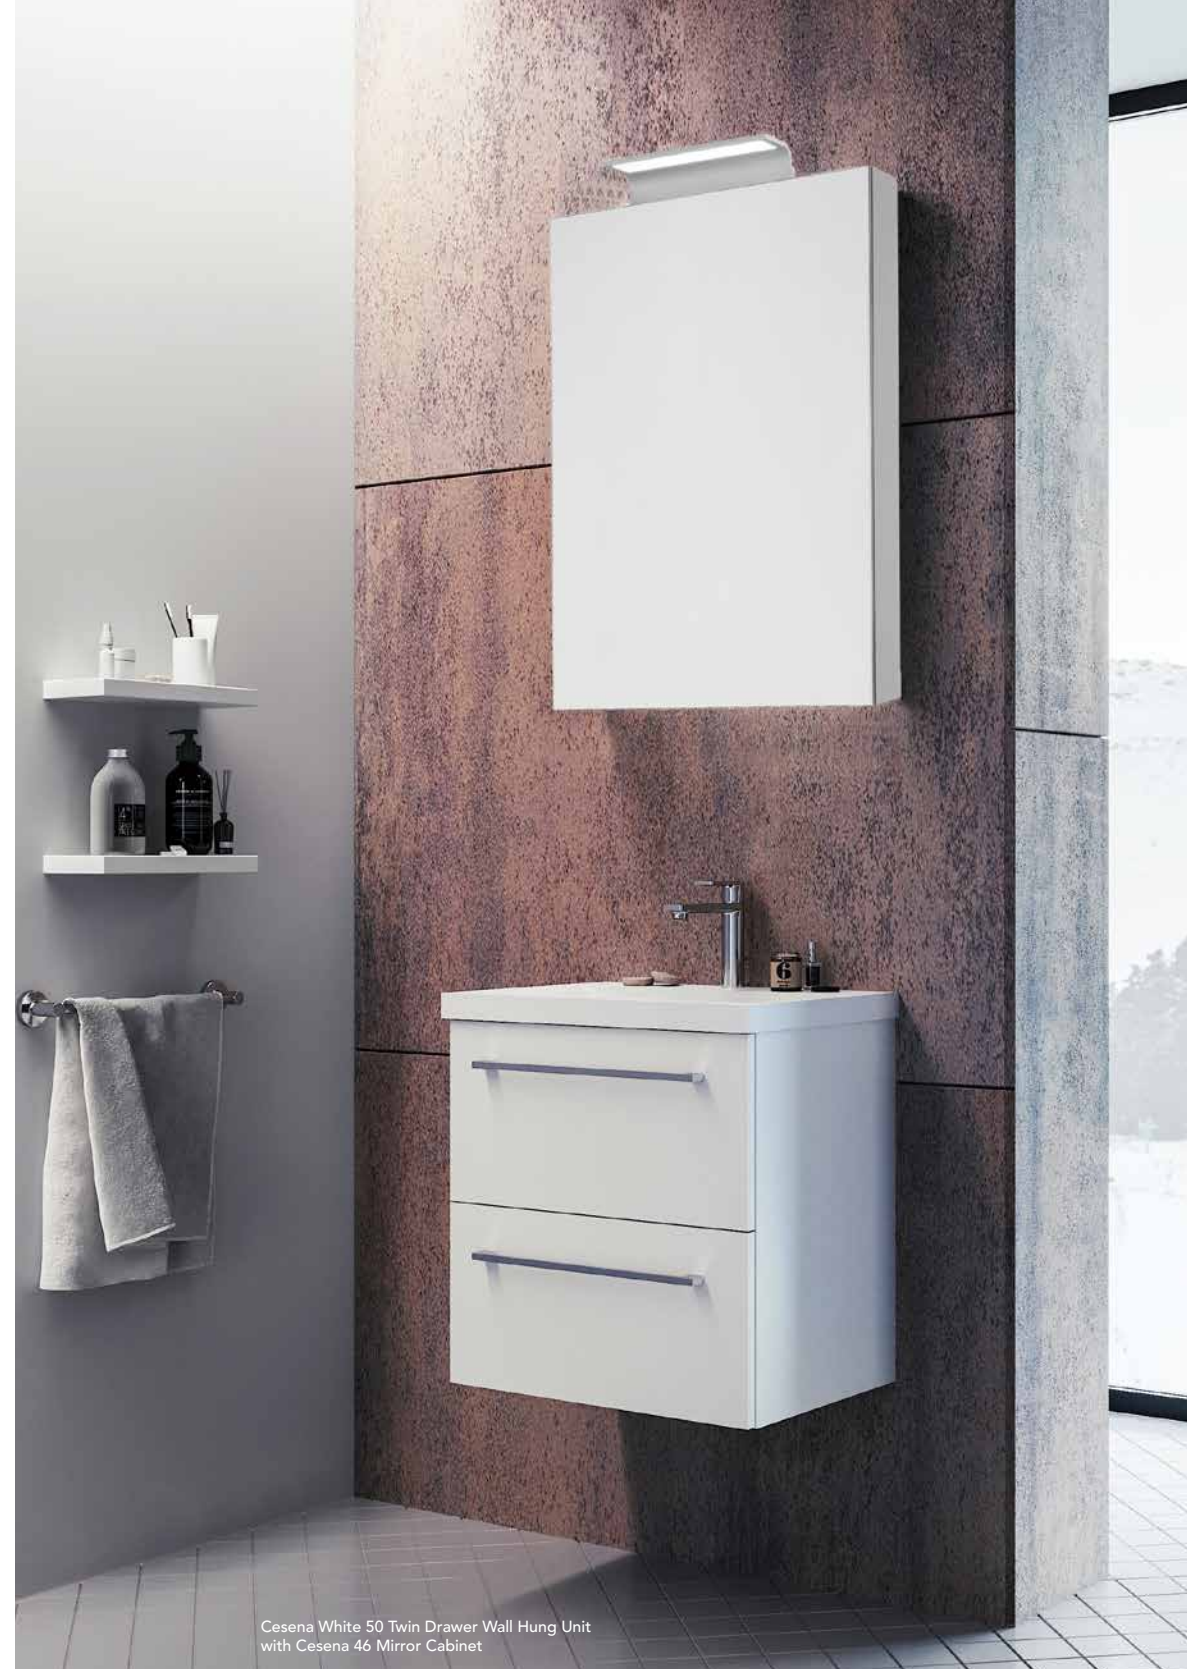

Cesena White 50 Twin Drawer Wall Hung Unit
with Cesena 46 Mirror Cabinet

FURNITURE - CESENA