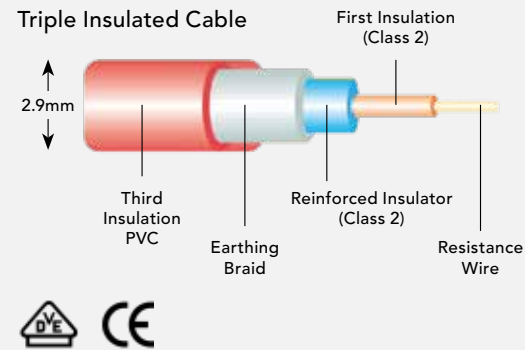

COSYTOES

Suitable for domestic and commercial installations, Cosytoes TRADEMAT is ideal for almost anywhere that requires efficient and economical heating.

Now you can have the affordable luxury and practicality of a tile or stone floor that is warm and inviting to walk on, even on the coldest days.

Cosytoes TRADEMAT can also be installed in a screed or self-levelling compound under most floor finishes such as hardwood and laminate following manufacturers advice, and carpet or vinyl.

- Completely safe
- Maintenance free
- Efficient, intelligent control
- 160 watts per square metre
- Safe 9 watts per linear metre
- Suitable for insulated concrete or timber sub-floors
- More wall space, no radiators
- Healthier environment, less airborne dust

“That warm comfortable feeling begins with the feet”

3 Simple and Easy Steps

1. **1. EASY TO SIZE**
   Floor area in sq.m. less than 10%, less any area of fixed objects.
2. **2. EASY TO LAY**
   Staple, hot glue, clip, screw or use Cosytoes plastic push in fixings to fix down the backing net. Cut the net between wire loops to change direction. Correct spacing assured. Simply tile the floor as normal using flexible adhesive.
3. **3. EASY TO USE**
   Use Cosytoes pre-programmed Timerstat for accurate simple time and temperature control.

Full installation instructions included.