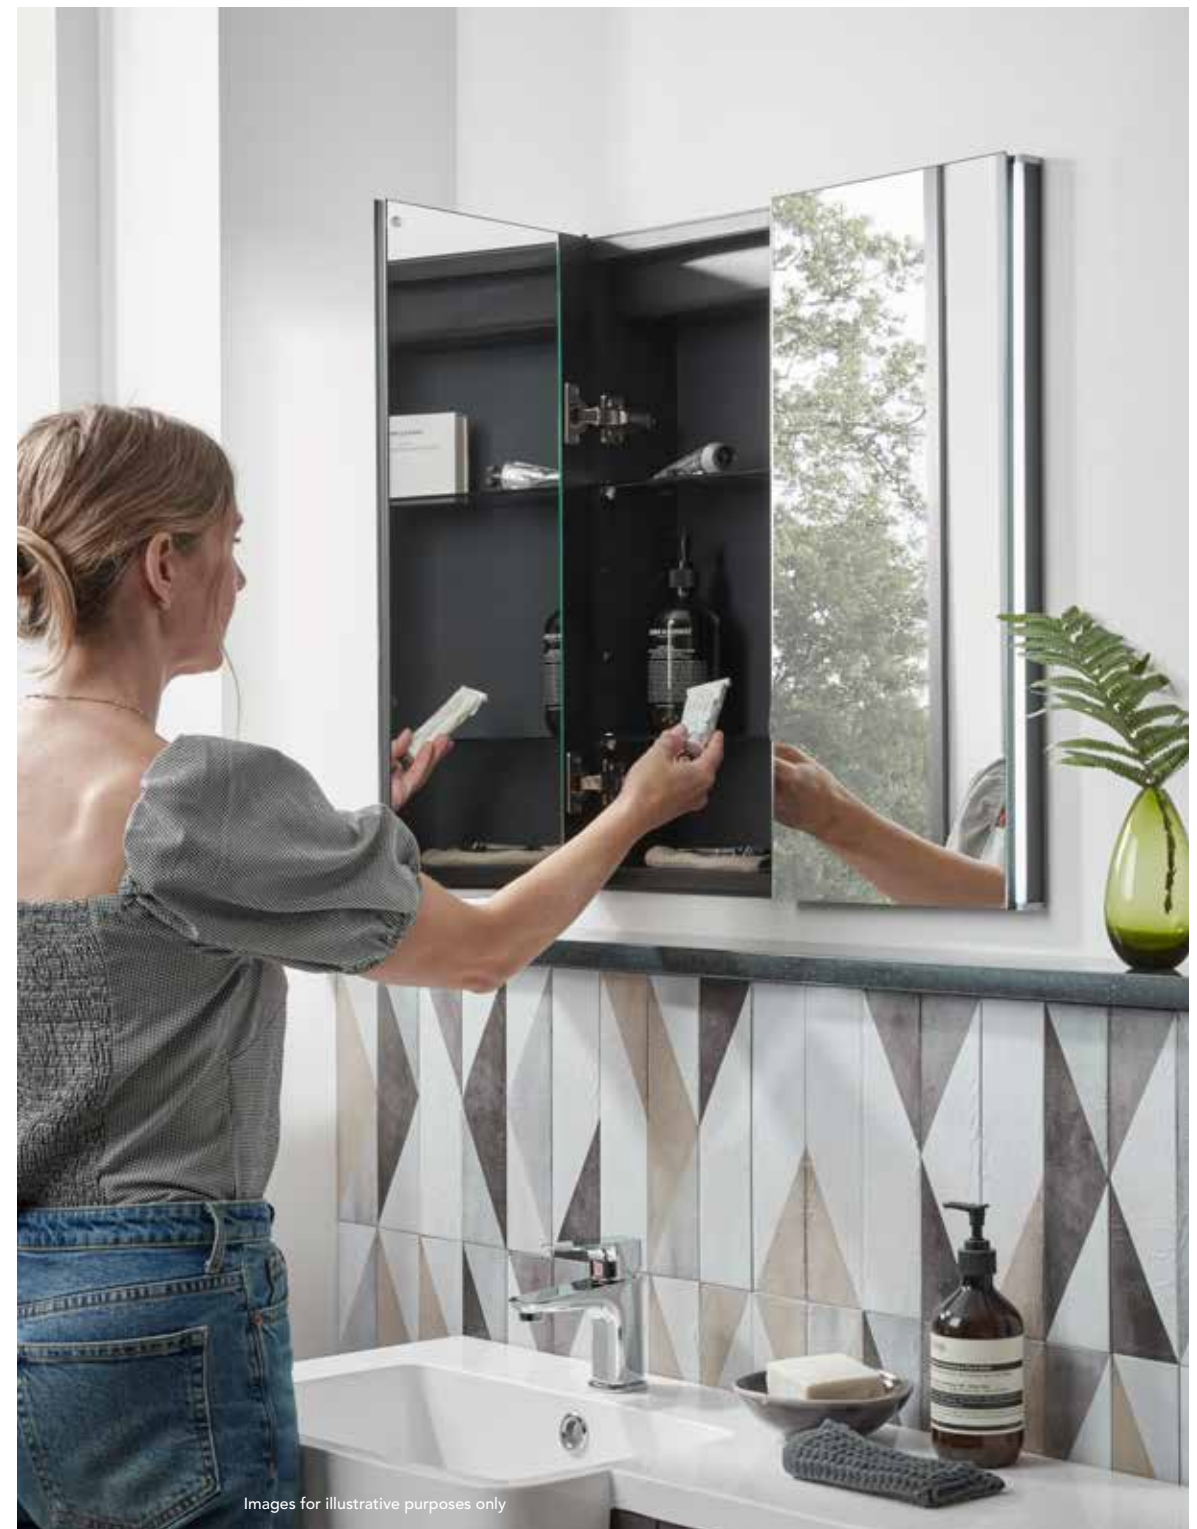

Images for illustrative purposes only

FACADE

With the option to be recessed into your wall or surface mounted the Facade has ample storage space for bathroom essentials. This multi-purpose cabinet is available in three sizes to suit bathrooms both small and spacious. Illuminating your bathroom too in a pleasant soft light, the Facade cabinet's simple style conceals a host of convenient features designed with the modern bathroom in mind.

FACADE Single Door Recessed Mirror Cabinet

H: 650mm W: 500mm
D: 130mm

TAVFCC050U

€581.36

FACADE Double Door Recessed Mirror Cabinet

H: 650mm W: 600mm
D: 130mm

TAVFCC060U

€758.30

FACADE Double Door Recessed Mirror Cabinet

H: 650mm W: 1000mm
D: 130mm

TAVFCC100U

€1061.61

Note: The Facade Mirror can be surface mounted or recessed.

Images for illustrative purposes only

- TOUCH SENSOR
- HEATED DEMISTER
- LED LIGHTING
- SHAVING SOCKET
- IP44 RATED
- 2 YEAR WARRANTY