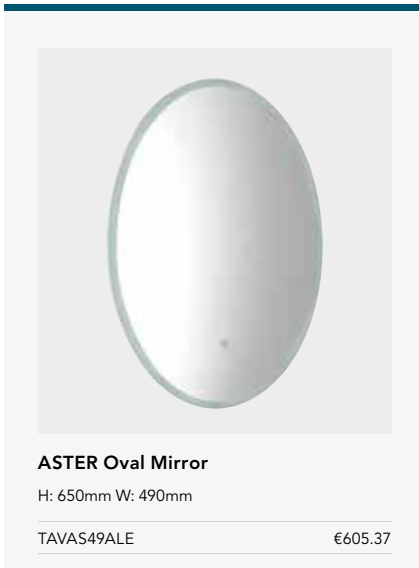

MIRRORS - ASTER CIRCULAR

CLAPTON, + SYDNEY 2

CLAPTON

H: 700mm W: 500mm D: 30mm

MRTL261 €340.00

SYDNEY 2

H: 700mm W: 400mm

MRTL249 €295.50