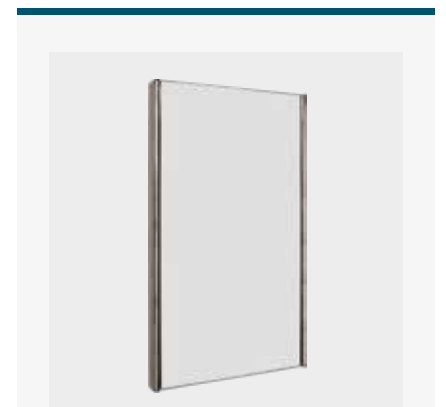

BASIC MIRROR

H: 700mm W: 500mm

MRTL020 €128.00