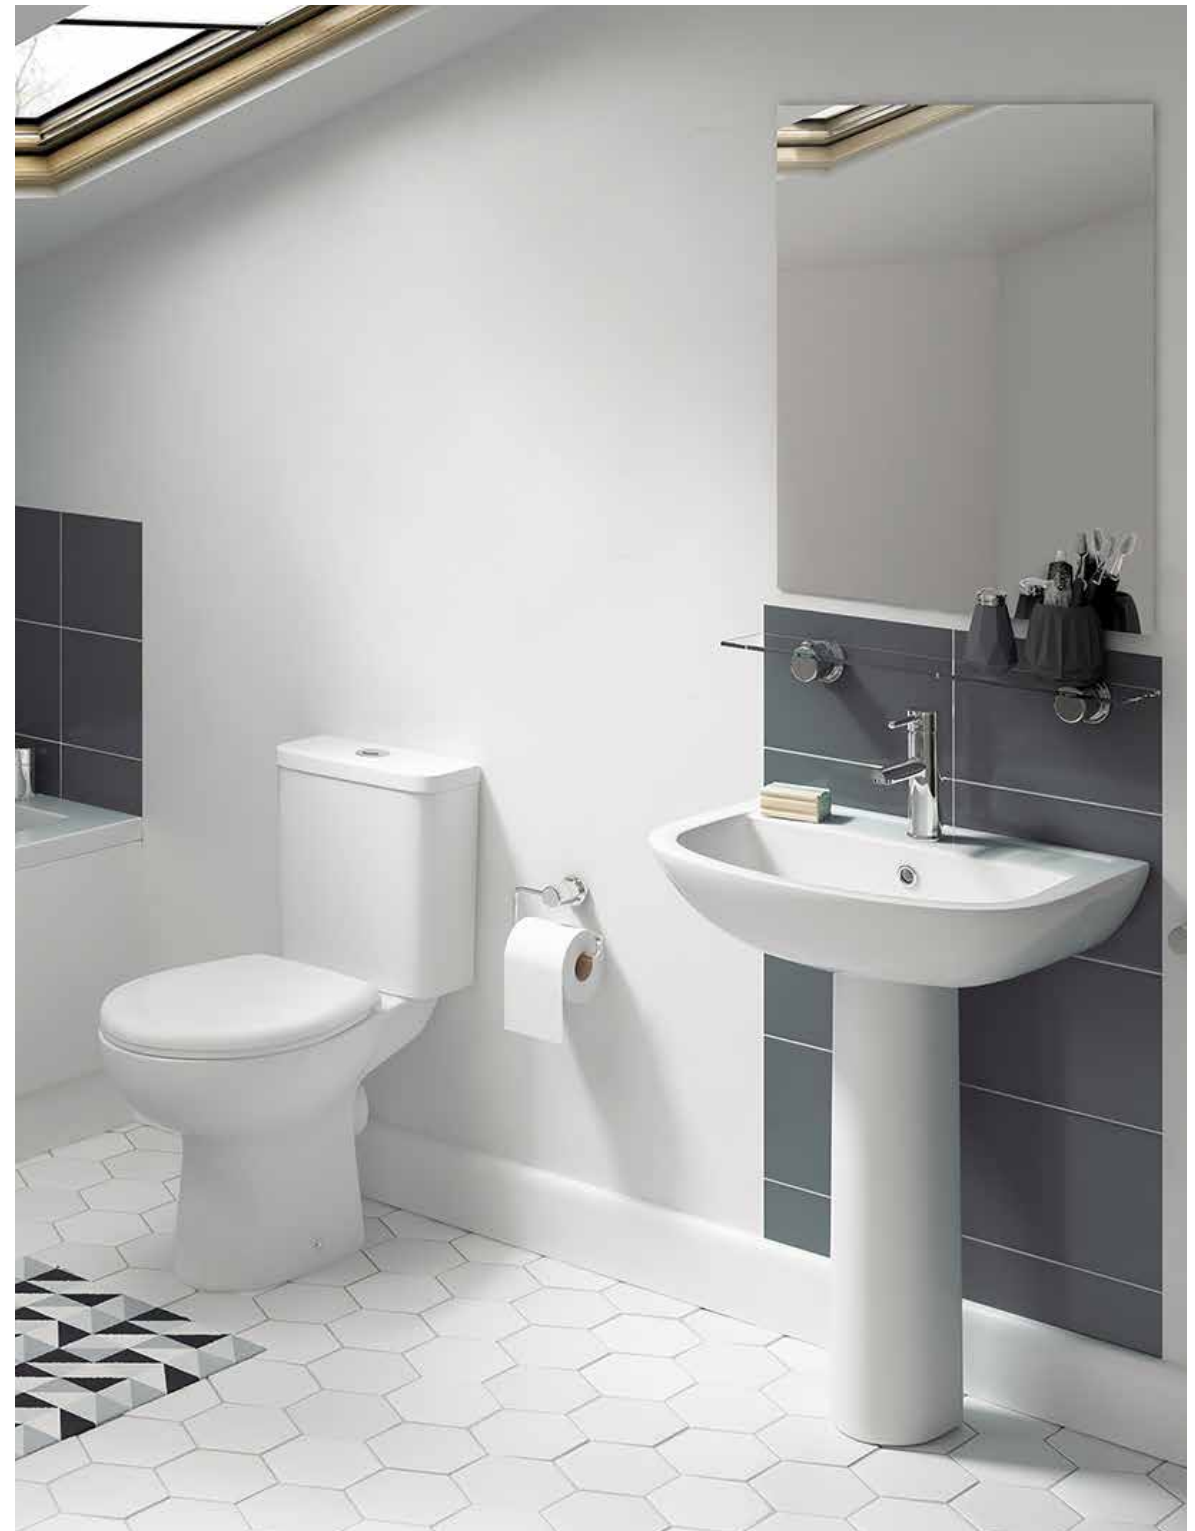

KOTA

H: 172mm D: 283mm W: 350mm

CKOTBAS351TH €81.50

H: 126mm D: 385mm W: 454mm

CKOTBAS451TH €81.50

H: 184mm D: 410mm W: 500mm

CKOTBAS501TH €81.50

H: 195mm D: 462mm W: 550mm

CKOTBAS551TH €81.50

H: 166mm D: 255mm W: 360mm

CKOTBAS352TH €81.50

H: 170mm D: 385mm W: 454mm

CKOTBAS452TH €81.50

H: 184mm D: 410mm W: 500mm

CKOTBAS502TH €81.50

H: 195mm D: 462mm W: 550mm

CKOTBAS552TH €81.50

H: 195mm D: 417mm W: 470mm

CKOTCOR1TH €114.50

H: 195mm D: 417mm W: 470mm

CKOTCOR2TH €114.50

H: 160mm D: 290mm W: 459mm

CKOTBAS182TH €81.50

H: 200mm D: 400mm W: 530mm

CKOTJUNE1TH €142.00

H: 200mm D: 400mm W: 530mm

CKOTJUNE2TH €142.00

H: 390mm D: 520mm W: 370mm

CKOTBID €229.50

H: 661mm D: 166mm W: 169mm

CKOTPEDF €46.00

H: 337mm D: 264mm W: 208mm

CKOTPEDSM €63.00

W: 420mm L: 560mm

CKOTUNDER €246.50